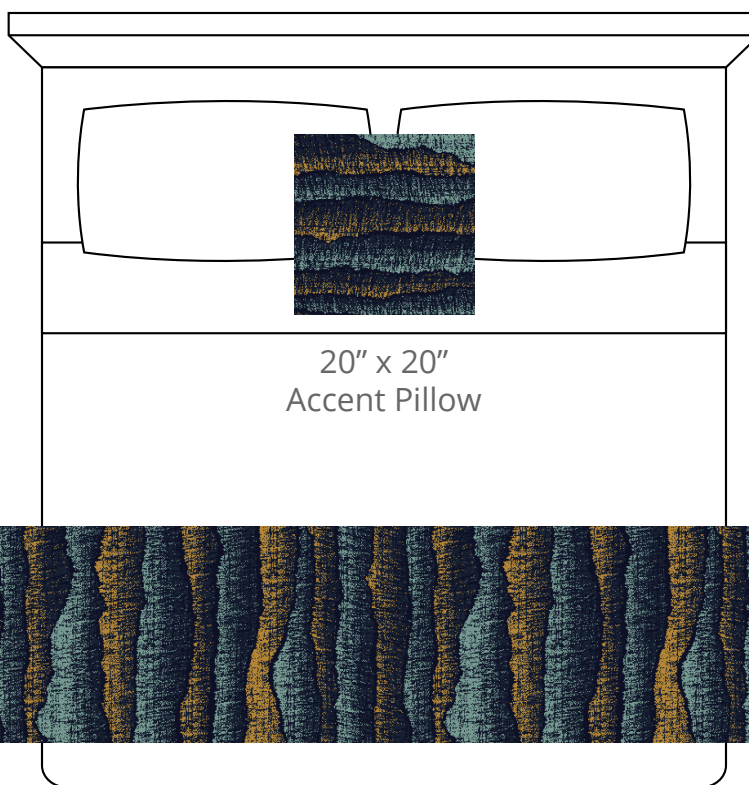

A. Sea Mist
PP #1016

B. Onyx Tweed
Plu #3503

C. Navy
PP #1013

D. Gold Coin
Plu #2169

CONTENT
Polypropylene/
Polyplush

PATTERN REPEAT
43" Ver. x 45.375" Hor.

DESIGN TYPE
Organic/Stripes

Products are made to the order
and can be customized within
the limitations of the knit
construction

*Start/Finish edges must
be Polypropylene excluding
Brite yarns

20" x 20"
Accent Pillow

24" x 96"
Bedscarf Throw
King mattress