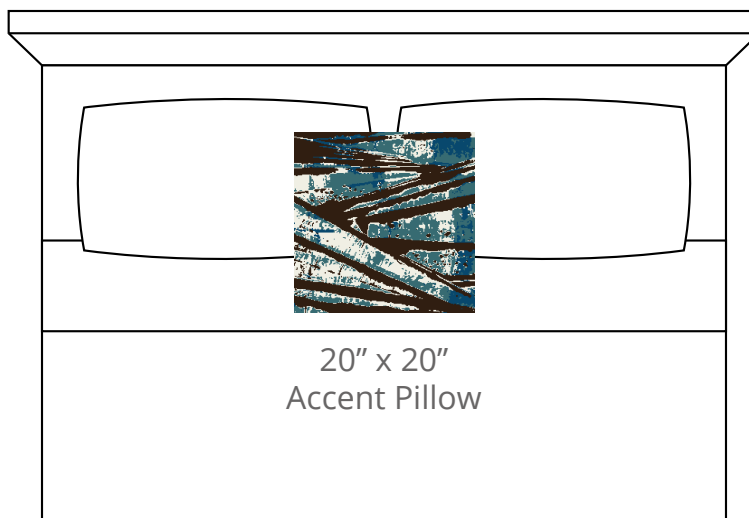

A. Mallard
PP #1014

B. Vellum
Plu #2103

C. Turtle Brown
PP #1010

D. Cornflower
Plu #2131

CONTENT
Polypropylene/
Polyplush

PATTERN REPEAT
36" Ver. x 36.625" Hor.

DESIGN TYPE
Abstract

Products are made to the order
and can be customized within
the limitations of the knit
construction

*Start/Finish edges must
be Polypropylene excluding
Brite yarns

20" x 20"
Accent Pillow

24" x 96"
Bedscarf Throw
King mattress