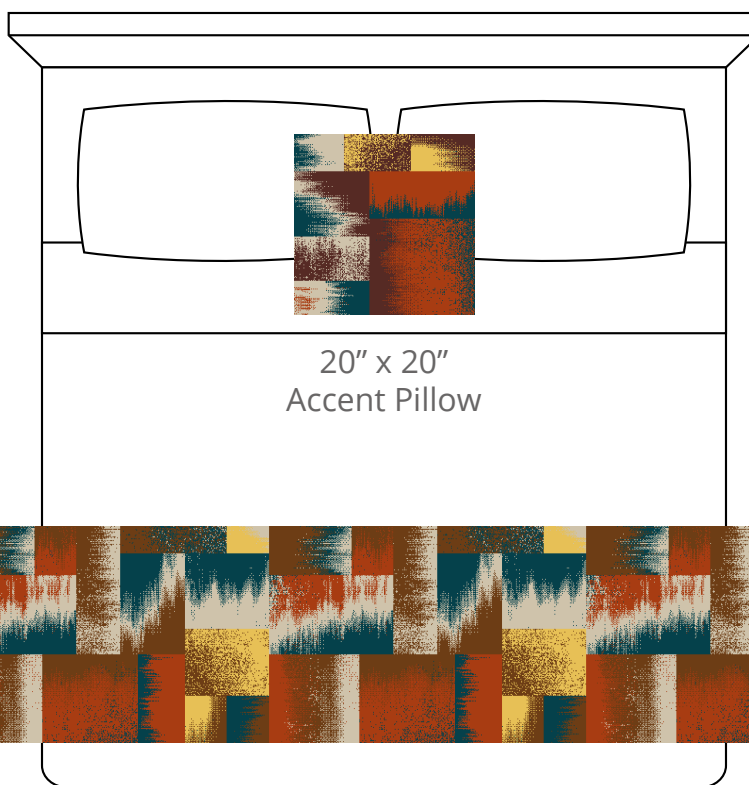

- 
A. Marigold\*\*\*\*  
PP #1020
- 
B. Sienna\*\*\*\*  
PP #1017
- 
C. Malachite  
Plu #2165
- 
D. Clam  
PP #1003
- 
E. Russet Tweed  
Plu #3504

**CONTENT**  
Polypropylene/  
Polyplush

**PATTERN REPEAT**  
42.125" Ver. x 35.25" Hor.

**DESIGN TYPE**  
Ombre/Geometric

Products are made to the order  
and can be customized within  
the limitations of the knit  
construction

\*Start/Finish edges must  
be Polypropylene excluding  
Brite yarns

\*\*\*\*Both color positions  
need to be the same yarn  
type as one another to  
achieve 5 color design

20" x 20"  
Accent Pillow

24" x 96"  
Bedscarf Throw  
King mattress