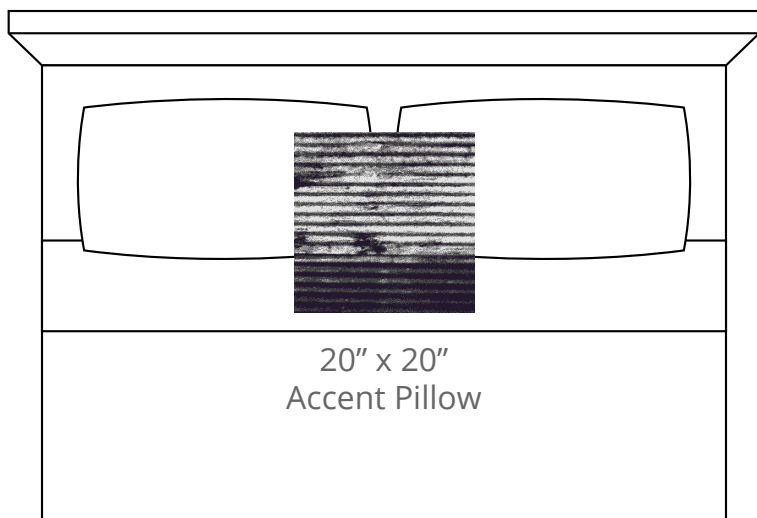

A. Cloud  
PP #1007

B. Teak Grey  
PP #1008

C. Charcoal Melange  
PP #1029

D. Black Cherry  
Plu #2145

CONTENT  
Polypropylene/  
Polyplush

PATTERN REPEAT  
50.5" Ver. x 51.625" Hor.

DESIGN TYPE  
Abstract/Stripes

Products are made to the order  
and can be customized within  
the limitations of the knit  
construction

\*Start/Finish edges must  
be Polypropylene excluding  
Brite yarns

20" x 20"  
Accent Pillow

24" x 96"  
Bedscarf Throw  
King mattress