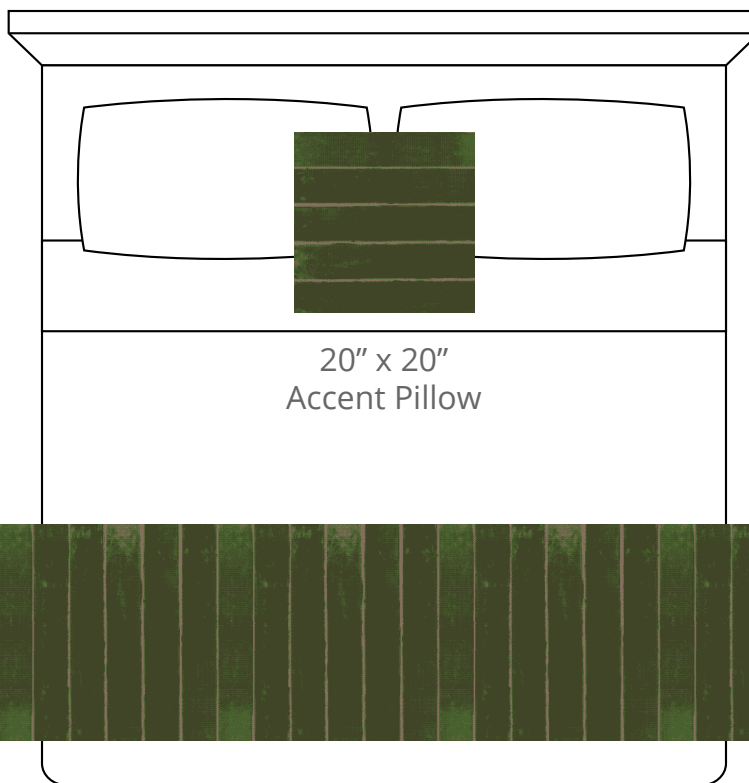

A. Avocado
PP #1033

B. Oyster
PP #1004

C. Camouflage
Plu #2120

CONTENT
Polypropylene/
Polyplush

PATTERN REPEAT
56.25" Ver. x 24.5" Hor.

DESIGN TYPE
Ombre/Stripes

Products are made to the order
and can be customized within
the limitations of the knit
construction

*Start/Finish edges must
be Polypropylene excluding
Brite yarns

20" x 20"
Accent Pillow

24" x 96"
Bedscarf Throw
King mattress