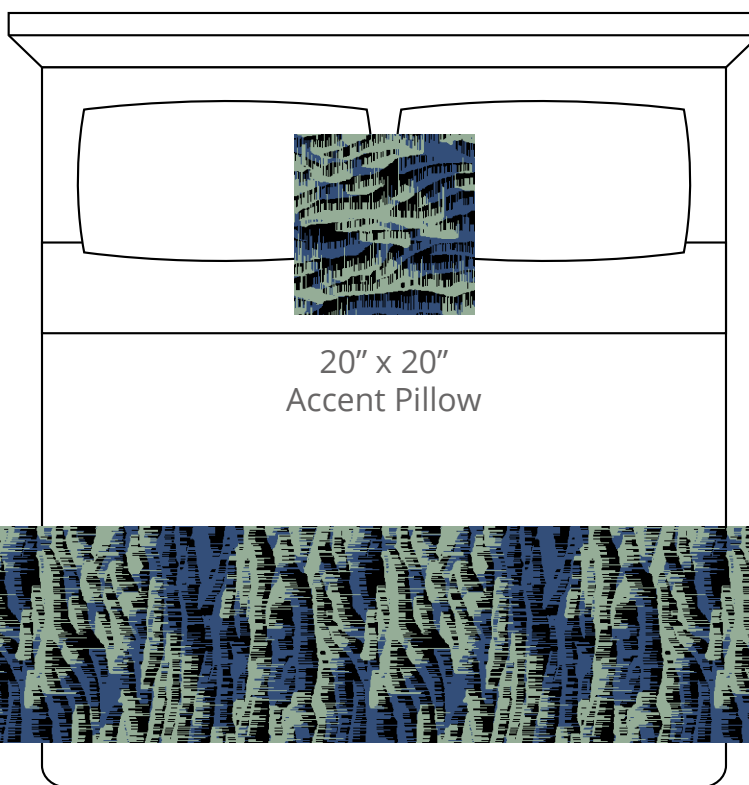

A. Black
PP #1012

B. Deep Stream
Plu #2132

C. Herb Bouquet
PP #1049

CONTENT
Polypropylene/
Polyplush

PATTERN REPEAT
47.875" Ver. x 38.25" Hor.

DESIGN TYPE
Abstract

Products are made to the order
and can be customized within
the limitations of the knit
construction

*Start/Finish edges must
be Polypropylene excluding
Brite yarns

20" x 20"
Accent Pillow

24" x 96"
Bedscarf Throw
King mattress