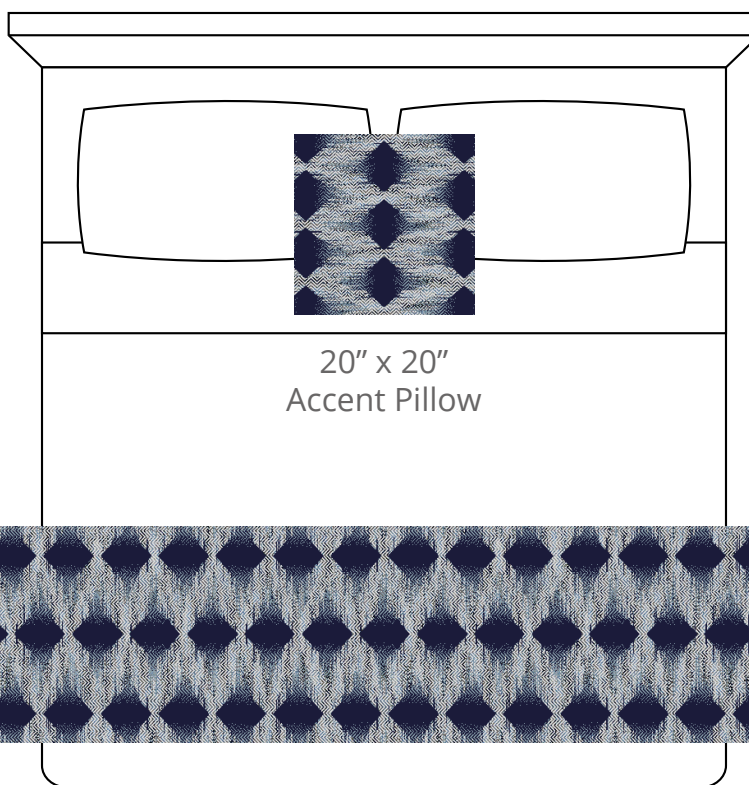

A. Wind Space Dye
Plu #5205

B. Cloud
PP #1007

C. Indigo
Plu #2130

D. Slate Grey
PP #1015

CONTENT
Polypropylene/
Polyplush

PATTERN REPEAT
17.5" Ver. x 25.5" Hor.

DESIGN TYPE
Geometric/Ombre

Products are made to the order
and can be customized within
the limitations of the knit
construction

*Start/Finish edges must
be Polypropylene excluding
Brite yarns

20" x 20"
Accent Pillow

24" x 96"
Bedscarf Throw
King mattress