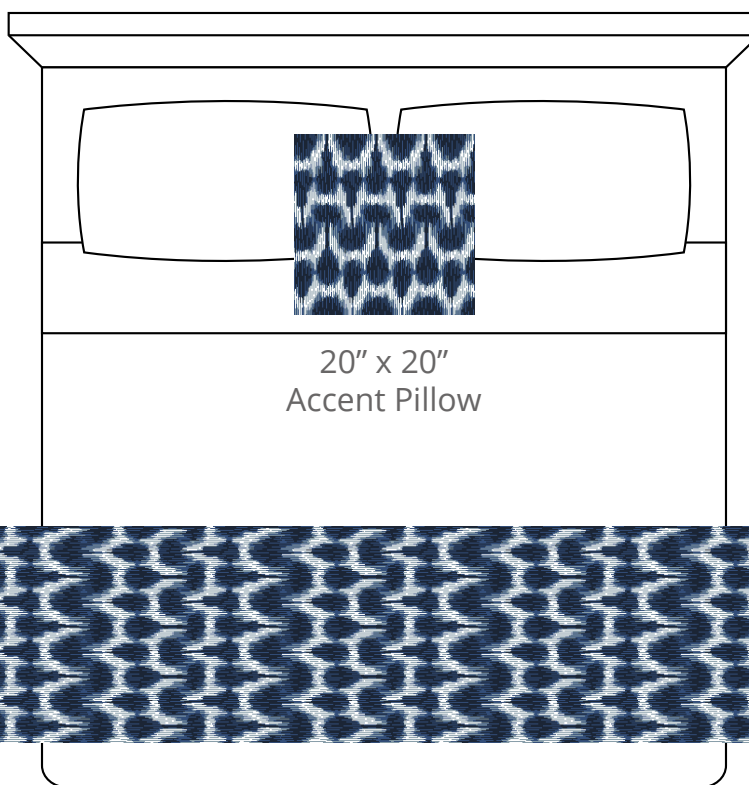

A. Cloud
PP #1007

B. Onyx Tweed
Plu #3503

C. Slate Grey
PP #1015

D. Deep Stream
Plu #2132

CONTENT
Polypropylene/
Polyplush

PATTERN REPEAT
5.5" Ver. x 22.125" Hor.

DESIGN TYPE
Ethnic

Products are made to the order
and can be customized within
the limitations of the knit
construction

*Start/Finish edges must
be Polypropylene excluding
Brite yarns

20" x 20"
Accent Pillow

24" x 96"
Bedscarf Throw
King mattress