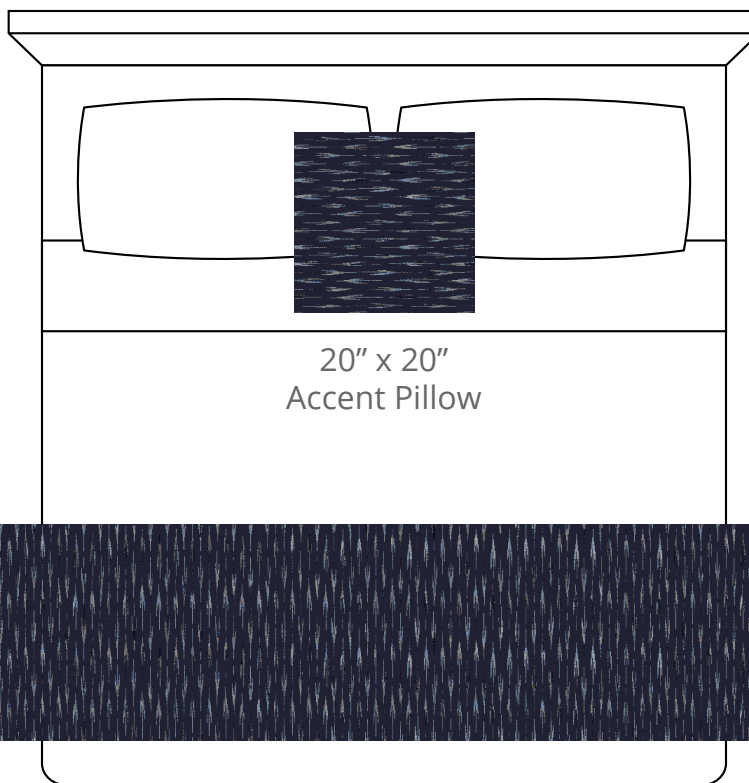

A. Indigo
Plu #2130

B. Wind Space Dye
Plu #5205

Start/Finish. Navy*
PP #1013

CONTENT
Polypropylene/
Polyplush

PATTERN REPEAT
12" Ver. x 9.25" Hor.

DESIGN TYPE
Whimsical

Products are made to the order
and can be customized within
the limitations of the knit
construction

*Start/Finish edges must
be Polypropylene excluding
Brite yarns

20" x 20"
Accent Pillow

24" x 96"
Bedscarf Throw
King mattress