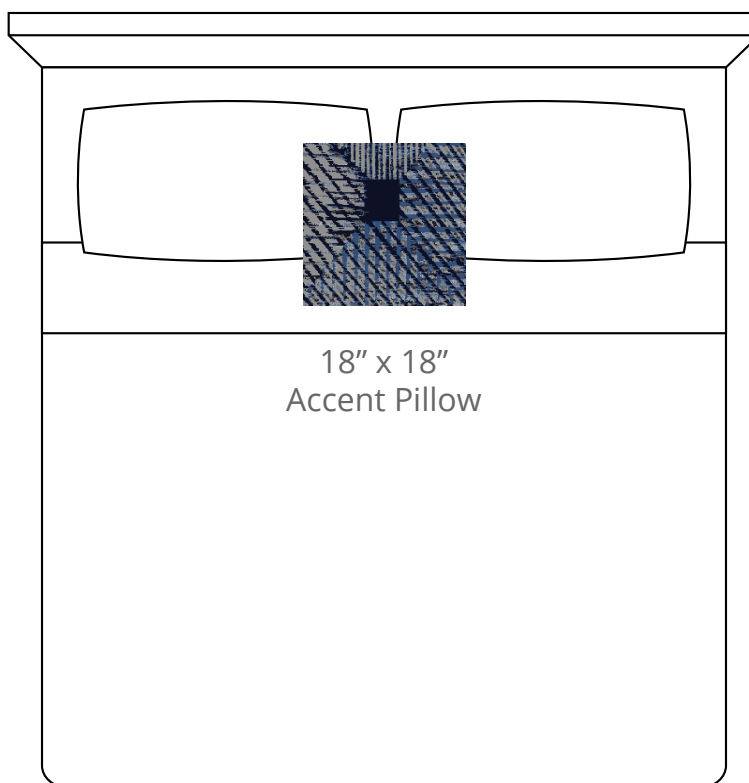

A. Navy  
PP #1013

B. Deep Stream  
Plu #2132

C. Wind Space Dye  
Plu #5205

D. Teak Grey  
PP #1008

CONTENT  
Polypropylene/  
Polyplush

PATTERN REPEAT  
18" Ver. x 18" Hor.

DESIGN TYPE  
Geometric/Ombre

Products are made to the order  
and can be customized within  
the limitations of the knit  
construction

\*Start/Finish edges must  
be Polypropylene excluding  
Brite yarns

King mattress