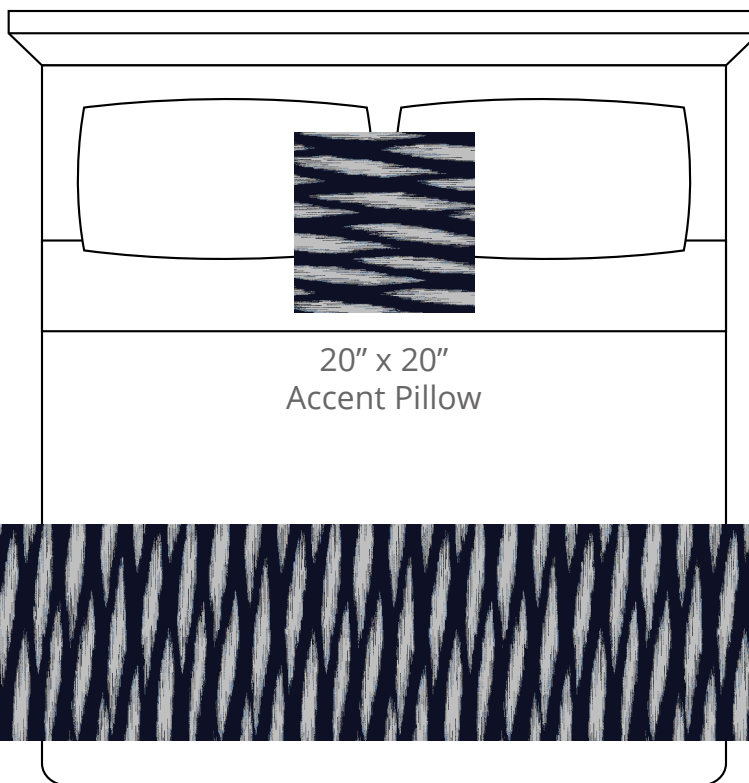

A. Wind Space Dye
Plu #5205

B. Navy
PP #1013

C. Silver
Plu #2147

CONTENT
Polypropylene/
Polyplush

PATTERN REPEAT
40" Ver. x 16" Hor.

DESIGN TYPE
Ethnic

Products are made to the order
and can be customized within
the limitations of the knit
construction

*Start/Finish edges must
be Polypropylene excluding
Brite yarns

20" x 20"
Accent Pillow

24" x 96"
Bedscarf Throw
King mattress