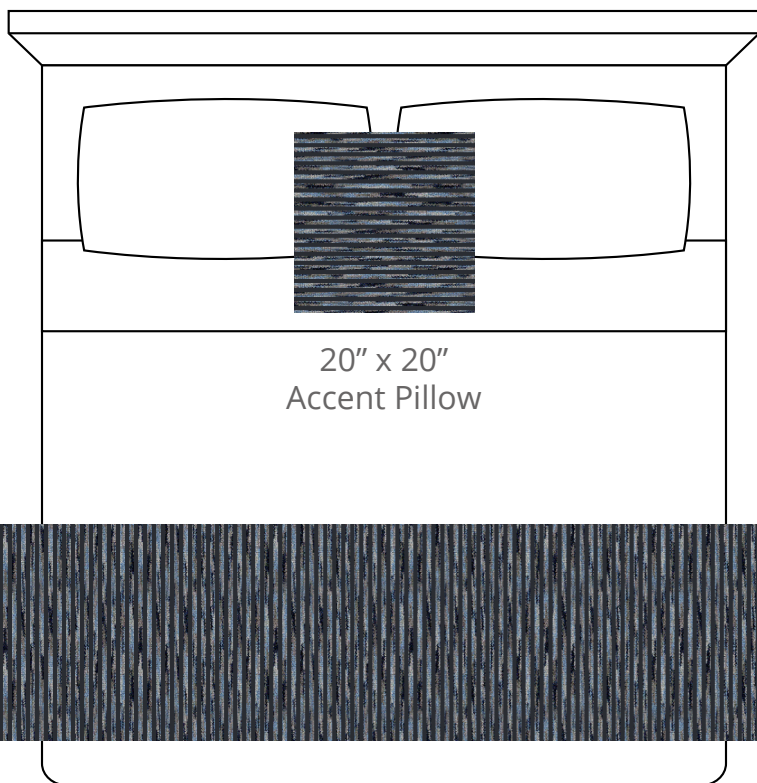

A. Wind Space Dye
Plu #5205

B. Battleship
PP #1009

CONTENT
Polypropylene/
Polyplush

PATTERN REPEAT
1" Hor.

DESIGN TYPE
Stitch/Stripes

Products are made to the order
and can be customized within
the limitations of the knit
construction

*Start/Finish edges must
be Polypropylene excluding
Brite yarns

20" x 20"
Accent Pillow

24" x 96"
Bedscarf Throw
King mattress