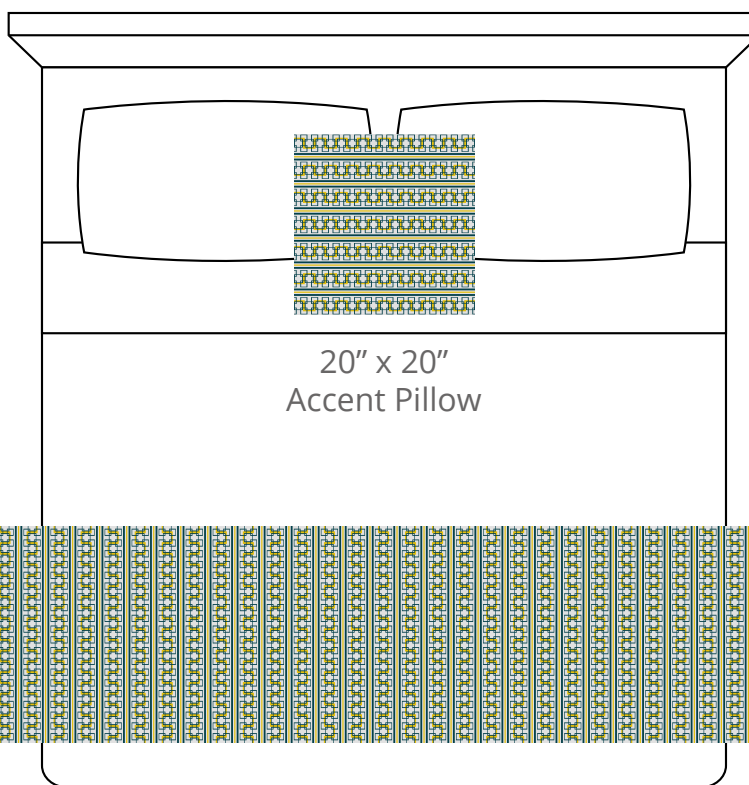

A. Malachite
Plu #2165

B. Cloud
PP #1007

C. Super Lemon
Plu #2172

CONTENT
Polypropylene/
Polyplush

PATTERN REPEAT
2.375" Ver. x 6" Hor.

DESIGN TYPE
Stripes/Geometric

Products are made to the order
and can be customized within
the limitations of the knit
construction

*Start/Finish edges must
be Polypropylene excluding
Brite yarns

20" x 20"
Accent Pillow

24" x 96"
Bedscarf Throw
King mattress