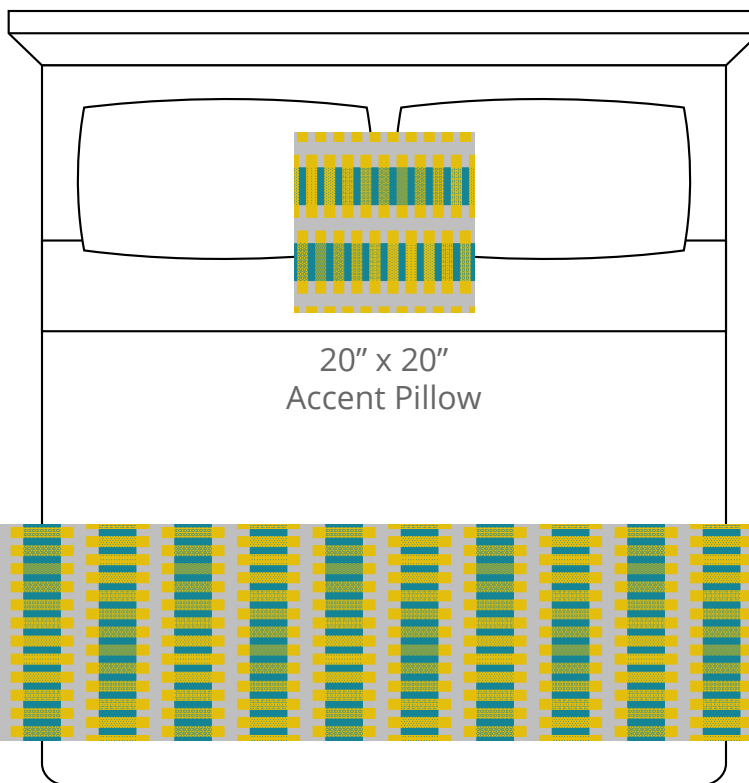

-  A. Super Lemon  
Plu #2172
-  B. Aquamarine  
PP #1022
-  C. Silver  
Plu #2147

**CONTENT**  
Polypropylene/  
Polyplush

**PATTERN REPEAT**  
20" Ver. x 16.75" Hor.

**DESIGN TYPE**  
Stripes/Geometric

Products are made to the order  
and can be customized within  
the limitations of the knit  
construction

\*Start/Finish edges must  
be Polypropylene excluding  
Brite yarns

20" x 20"  
Accent Pillow

24" x 96"  
Bedscarf Throw  
King mattress