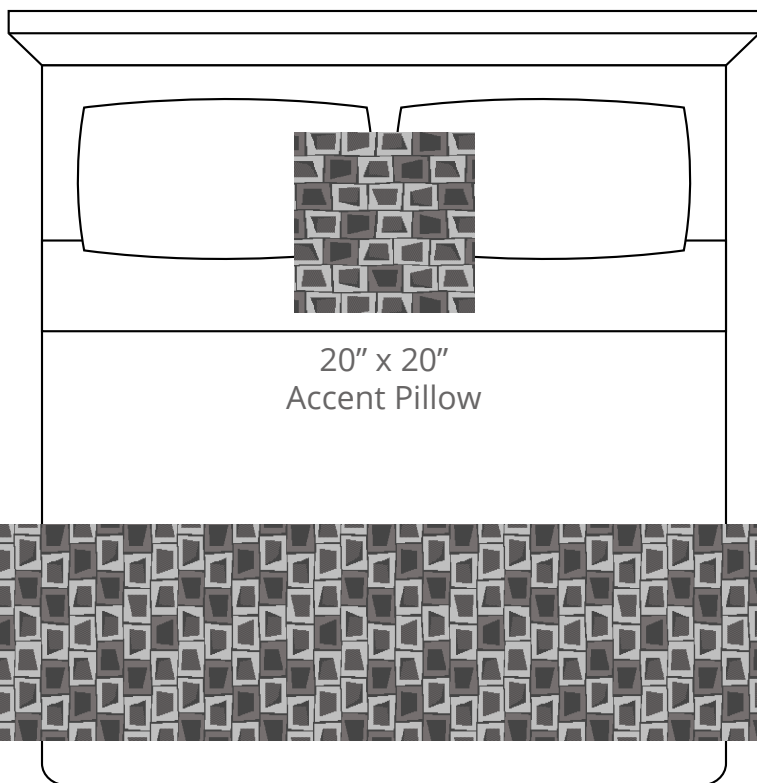

A. Flannel
Plu #2171

B. Charcoal Melange
PP #1029

C. Silver
Plu #2147

CONTENT
Polypropylene/
Polyplush

PATTERN REPEAT
15.75" Ver. x 18.125" Hor.

DESIGN TYPE
Geometric

Products are made to the order
and can be customized within
the limitations of the knit
construction

*Start/Finish edges must
be Polypropylene excluding
Brite yarns

20" x 20"
Accent Pillow

24" x 96"
Bedscarf Throw
King mattress