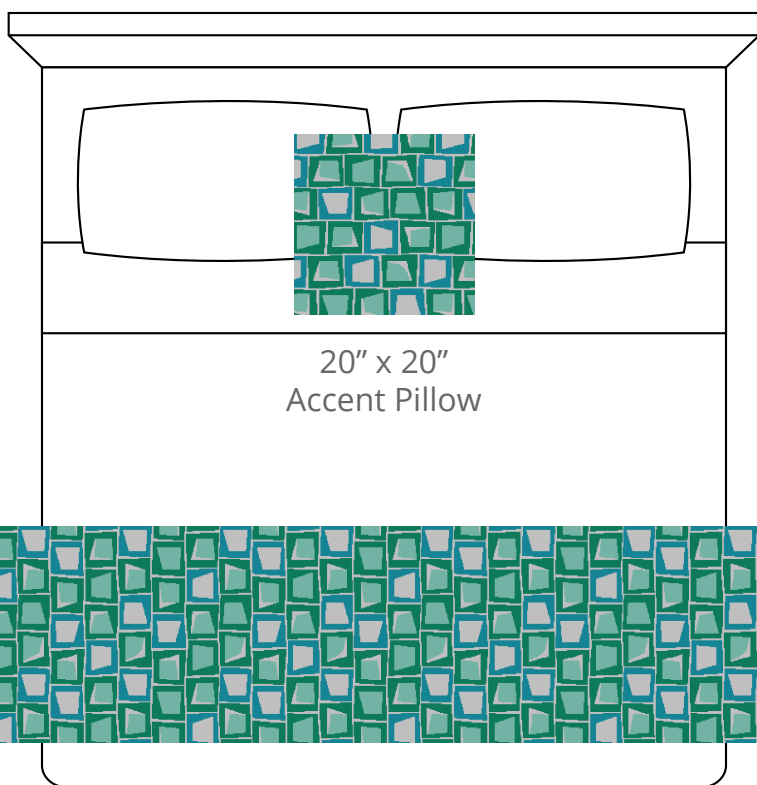

A. Cadet
Plu #2110

B. Silver
Plu #2147

C. Aquamarine
PP #1022

D. Blue Grass***
Plu #2122

CONTENT
Polypropylene/
Polyplush

PATTERN REPEAT
16" Ver. x 22.375" Hor.

DESIGN TYPE
Geometric

Products are made to the order
and can be customized within
the limitations of the knit
construction

*Start/Finish edges must
be Polypropylene excluding
Brite yarns

***Limited stock yarn

20" x 20"
Accent Pillow

24" x 96"
Bedscarf Throw
King mattress