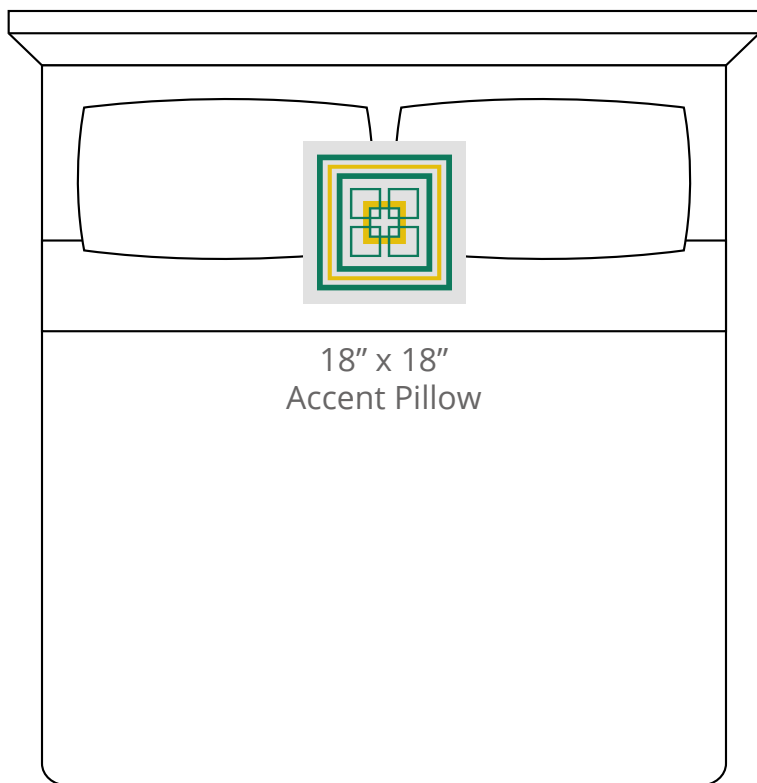

A. Super Lemon
Plu #2172

B. Cloud
PP #1007

C. Blue Grass***
Plu #2122

CONTENT
Polypropylene/
Polyplush

PATTERN REPEAT
18" Ver. x 18" Hor.

DESIGN TYPE
Geometric

Products are made to the order
and can be customized within
the limitations of the knit
construction

*Start/Finish edges must
be Polypropylene excluding
Brite yarns

***Limited stock yarn