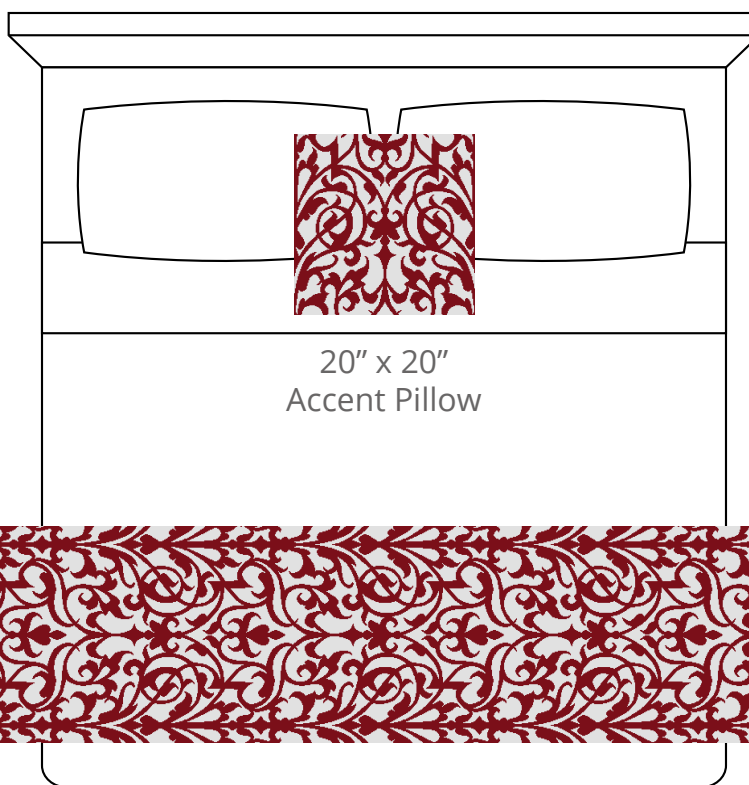

A. Red Pepper  
Plu #2144

B. Cloud  
PP #1007

CONTENT  
Polypropylene/  
Polyplush

PATTERN REPEAT  
20" Ver. x 24.25" Hor.

DESIGN TYPE  
Damask

Products are made to the order  
and can be customized within  
the limitations of the knit  
construction

\*Start/Finish edges must  
be Polypropylene excluding  
Brite yarns

20" x 20"  
Accent Pillow

24" x 96"  
Bedscarf Throw  
King mattress