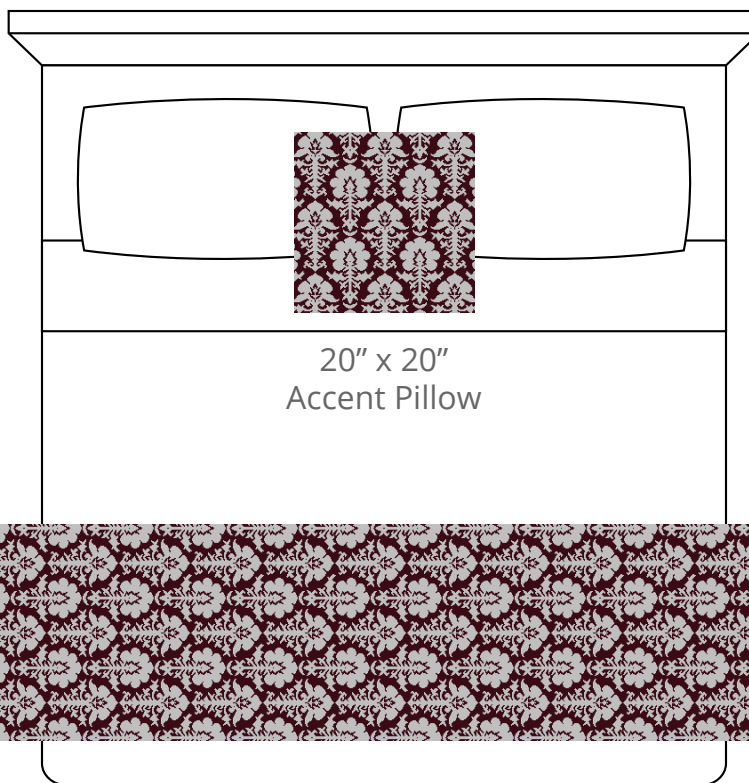

A. Silver
Plu #2147

B. Maroon
PP #1035

CONTENT
Polypropylene/
Polyplush

PATTERN REPEAT
7.75" Ver. x 8" Hor.

DESIGN TYPE
Damask

Products are made to the order
and can be customized within
the limitations of the knit
construction

*Start/Finish edges must
be Polypropylene excluding
Brite yarns

20" x 20"
Accent Pillow

24" x 96"
Bedscarf Throw
King mattress