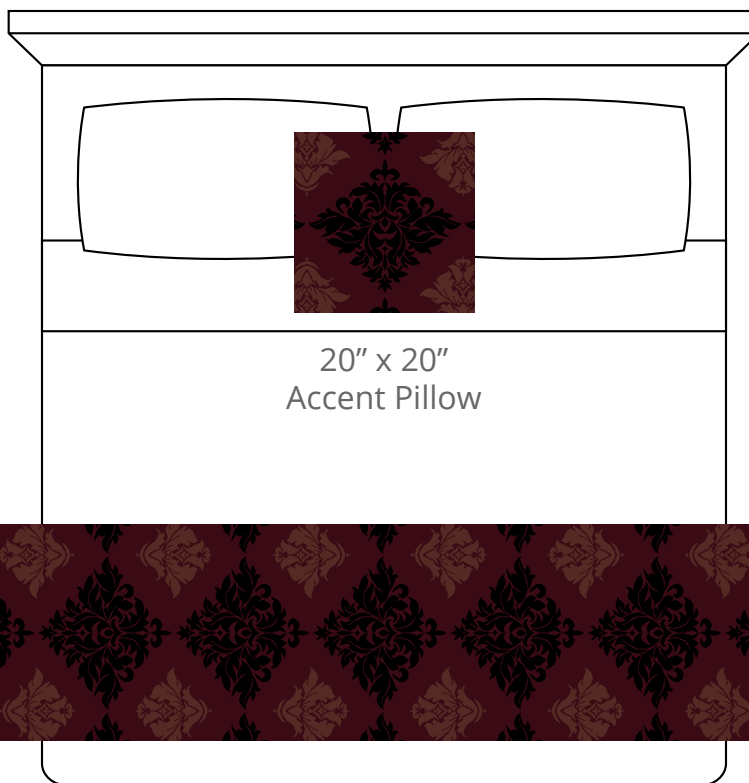

A. Black
Plu #2135

B. Maroom
PP #1035

C. Terra Cotta Tweed
Plu #3502

CONTENT
Polypropylene/
Polyplush

PATTERN REPEAT
34.5" Ver. x 30.5" Hor.

DESIGN TYPE
Damask

Products are made to the order
and can be customized within
the limitations of the knit
construction

*Start/Finish edges must
be Polypropylene excluding
Brite yarns

20" x 20"
Accent Pillow

24" x 96"
Bedscarf Throw
King mattress