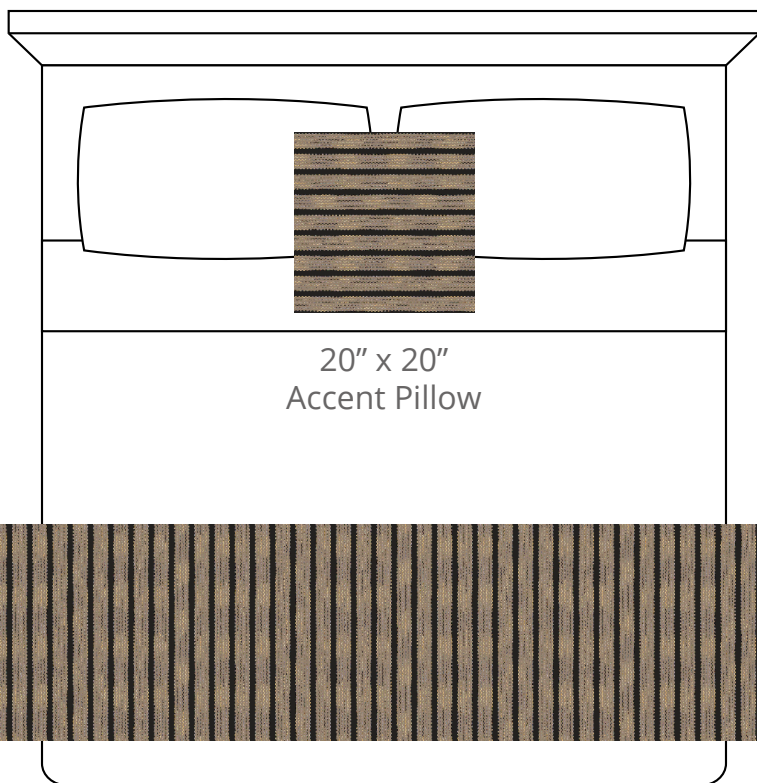

A. Shadow
Plu #2133

B. Aether Space Dye
Plu #5201

C. Palm Trunk
PP #1006

CONTENT
Polypropylene/
Polyplush

PATTERN REPEAT
0.375" Ver. x 2.25" Hor.

DESIGN TYPE
Stripes

Products are made to the order
and can be customized within
the limitations of the knit
construction

*Start/Finish edges must
be Polypropylene excluding
Brite yarns

20" x 20"
Accent Pillow

24" x 96"
Bedscarf Throw
King mattress