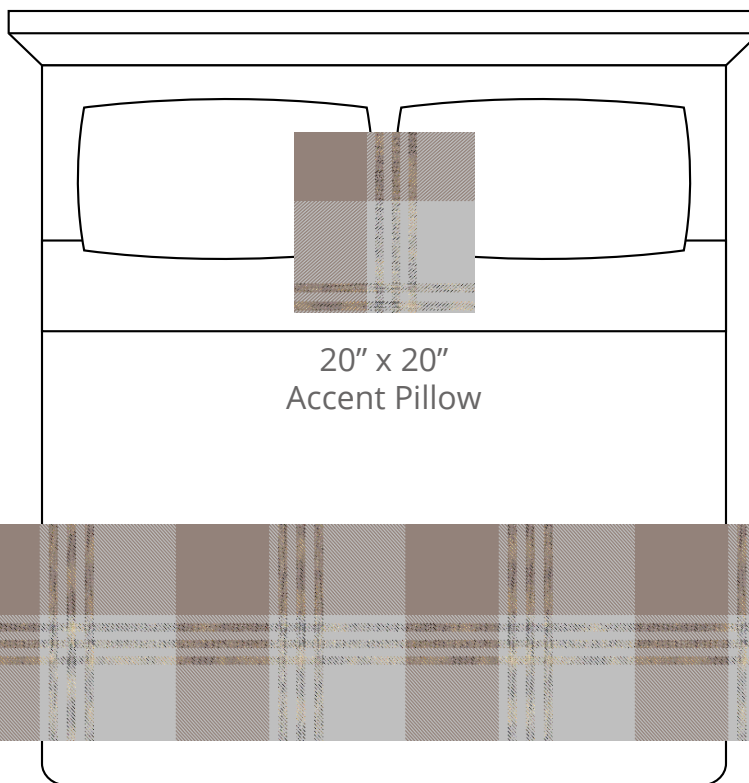

A. Taupe
Plu #2108

B. Aether Space Dye
Plu #5201

C. Silver
Plu #2147

Start/Finish. Cloud*
PP #1007

CONTENT
Polypropylene/
Polyplush

PATTERN REPEAT
25.625" Ver. x 25.5" Hor.

DESIGN TYPE
Plaid

Products are made to the order
and can be customized within
the limitations of the knit
construction

*Start/Finish edges must
be Polypropylene excluding
Brite yarns

20" x 20"
Accent Pillow

24" x 96"
Bedscarf Throw
King mattress