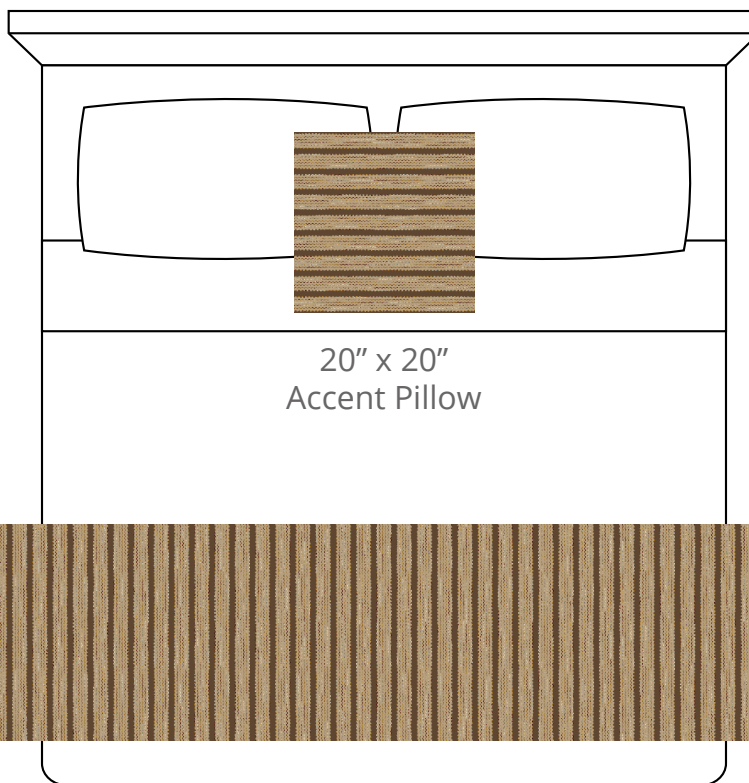

A. Military
Plu #2159

B. Earth Space Dye
Plu #5202

C. Heron
PP #1005

CONTENT
Polypropylene/
Polyplush

PATTERN REPEAT
0.375" Ver. x 2.25" Hor.

DESIGN TYPE
Stripes

Products are made to the order
and can be customized within
the limitations of the knit
construction

*Start/Finish edges must
be Polypropylene excluding
Brite yarns

20" x 20"
Accent Pillow

24" x 96"
Bedscarf Throw
King mattress