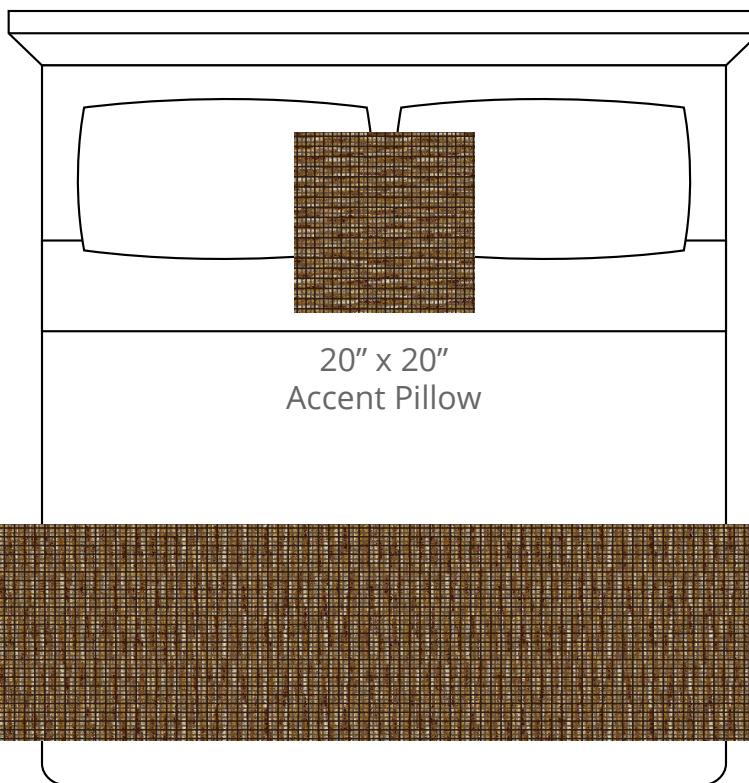

A. Palm Trunk
PP #1006

B. Turtle Brown
PP #1010

C. Earth Space Dye
Plu #5202

D. Khaki
PP #1039

CONTENT
Polypropylene/
Polyplush

PATTERN REPEAT
3.875" Ver. x 4.5" Hor.

DESIGN TYPE
Plaid/Geometric

Products are made to the order
and can be customized within
the limitations of the knit
construction

*Start/Finish edges must
be Polypropylene excluding
Brite yarns

20" x 20"
Accent Pillow

24" x 96"
Bedscarf Throw
King mattress