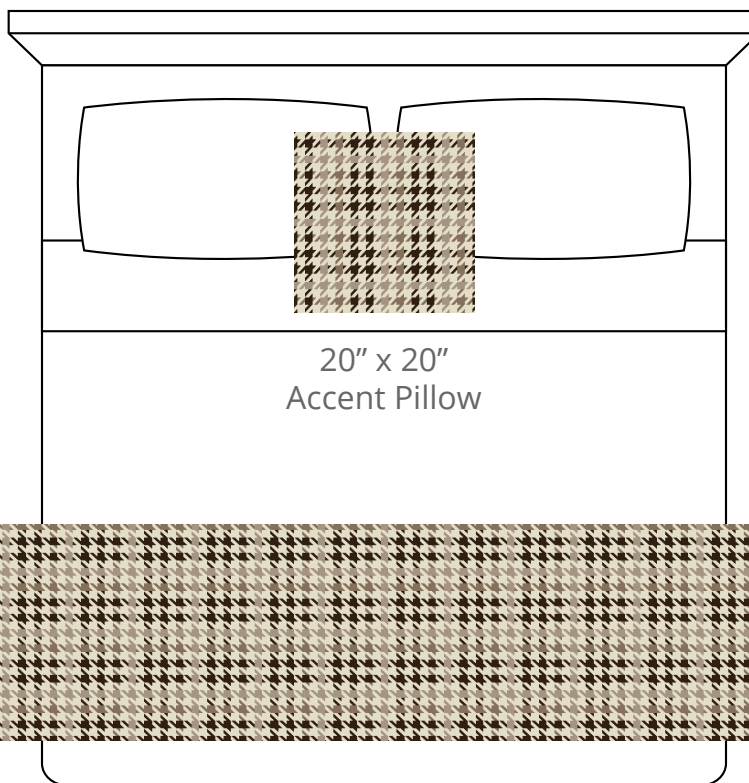

A. Palm Trunk  
PP #1006

B. Oatmeal  
Plu #2105

C. Turtle Brown  
PP #1010

D. Camel Tweed  
Plu #3506

**CONTENT**  
Polypropylene/  
Polyplush

**PATTERN REPEAT**  
6.75" Ver. x 7" Hor.

**DESIGN TYPE**  
Houndstooth/Plaid

Products are made to the order  
and can be customized within  
the limitations of the knit  
construction

\*Start/Finish edges must  
be Polypropylene excluding  
Brite yarns

20" x 20"  
Accent Pillow

24" x 96"  
Bedscarf Throw  
King mattress