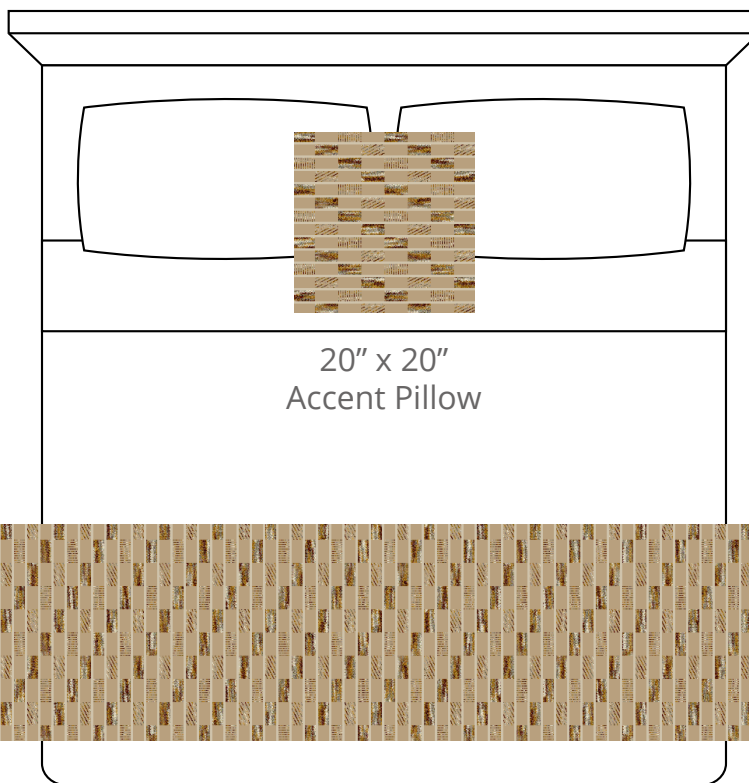

A. Earth Space Dye  
Plu #5202

B. Clam  
PP #1003

C. Heron  
PP #1005

CONTENT  
Polypropylene/  
Polyplush

PATTERN REPEAT  
10.25" Ver. x 5.875" Hor.

DESIGN TYPE  
Geometric/Stripe

Products are made to the order  
and can be customized within  
the limitations of the knit  
construction

\*Start/Finish edges must  
be Polypropylene excluding  
Brite yarns

20" x 20"  
Accent Pillow

24" x 96"  
Bedscarf Throw  
King mattress