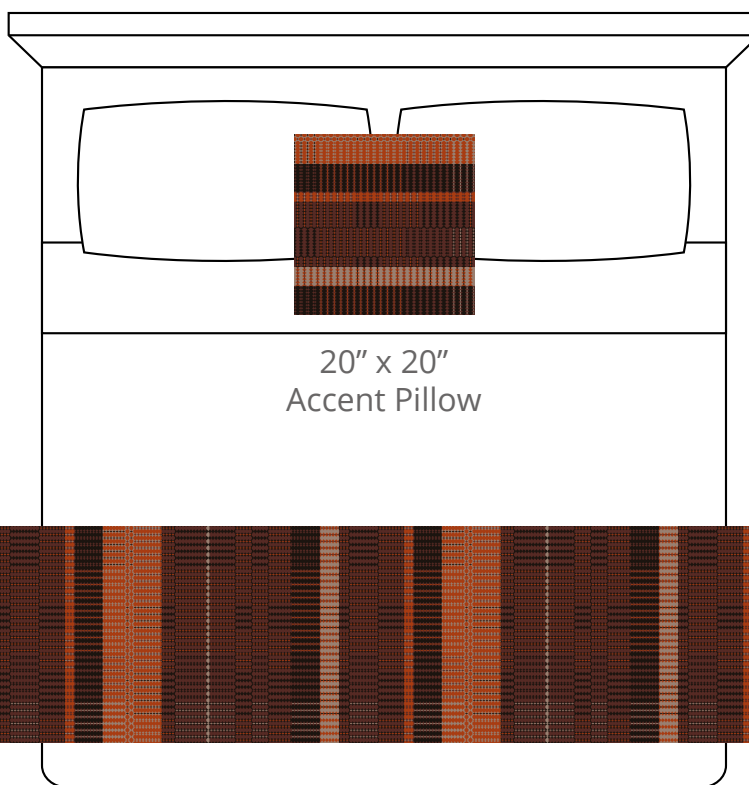

A. Rye
Plu #2163

B. Sienna
PP #1017

C. Marsh Brown**
PP #1011

D. Terra Cotta Tweed
Plu #3502

CONTENT
Polypropylene/
Polyplush

PATTERN REPEAT
25" Ver. x 37.625" Hor.

DESIGN TYPE
Stripes/Geometric

Products are made to the order
and can be customized within
the limitations of the knit
construction

*Start/Finish edges must
be Polypropylene excluding
Brite yarns

**Discontinued color

20" x 20"
Accent Pillow

24" x 96"
Bedscarf Throw
King mattress