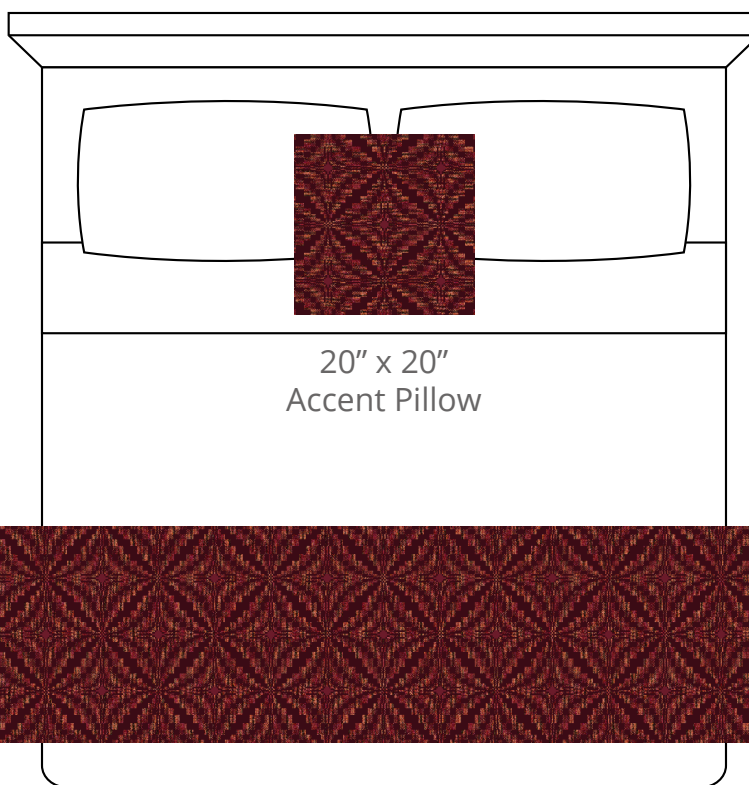

A. Fire Space Dye
Plu #5203

B. Maroon
PP #1035

C. Berry
PP #1047

CONTENT
Polypropylene/
Polyplush

PATTERN REPEAT
12.5" Ver. x 12.5" Hor.

DESIGN TYPE
Diamond/Geometric

Products are made to the order
and can be customized within
the limitations of the knit
construction

*Start/Finish edges must
be Polypropylene excluding
Brite yarns

20" x 20"
Accent Pillow

24" x 96"
Bedscarf Throw
King mattress