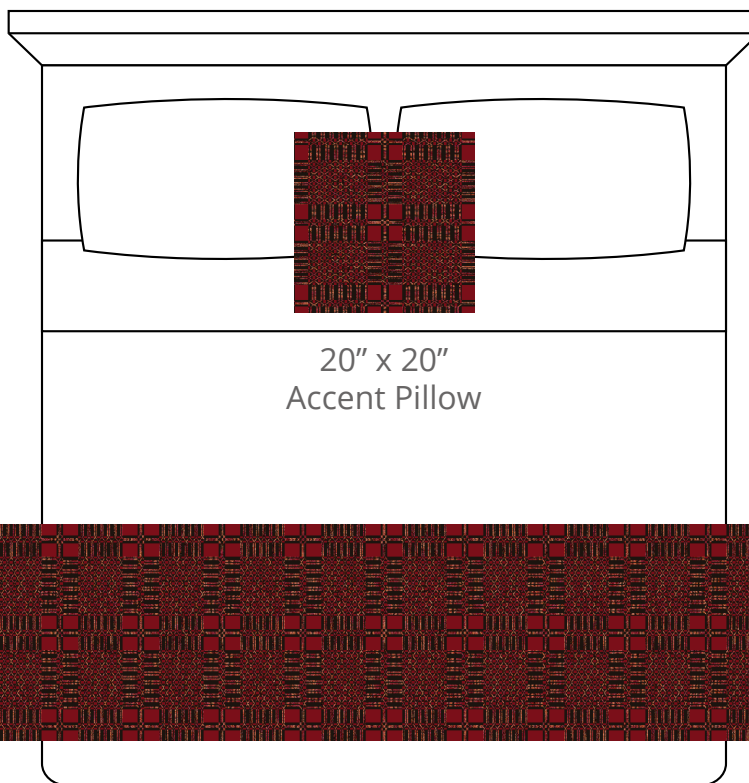

A. Fire Space Dye
Plu #5203

B. Red Pepper
Plu #2144

C. Marsh Brown**
PP #1011

CONTENT
Polypropylene/
Polyplush

PATTERN REPEAT
10.375" Ver. x 9" Hor.

DESIGN TYPE
Plaid/Geometric

Products are made to the order
and can be customized within
the limitations of the knit
construction

*Start/Finish edges must
be Polypropylene excluding
Brite yarns

**Discontinued color

20" x 20"
Accent Pillow

24" x 96"
Bedscarf Throw
King mattress