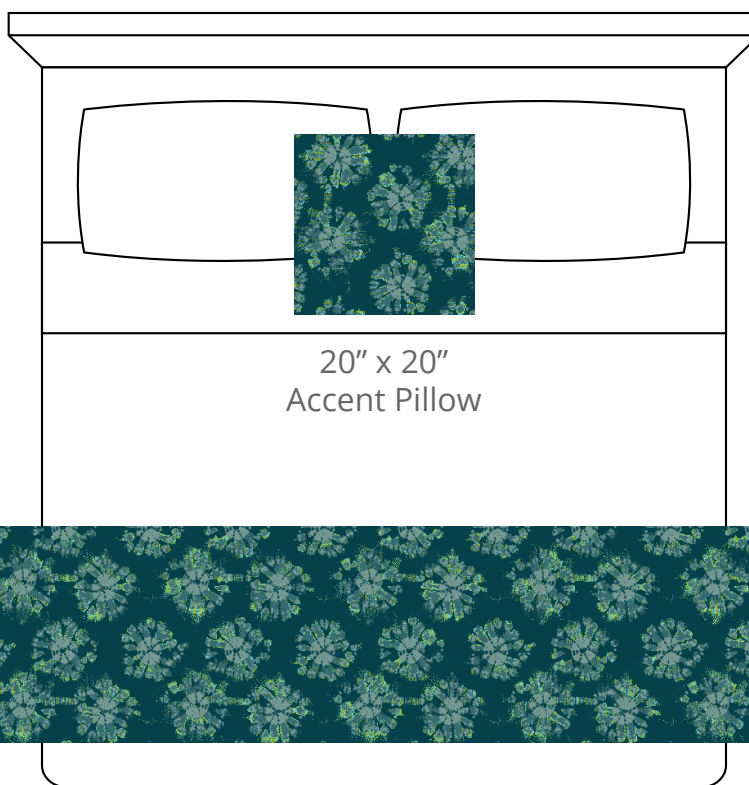

A. Mallard
PP #1014

B. Sea Mist
PP #1016

C. Malachite
Plu #2165

D. Water Space Dye
Plu #5204

CONTENT
Polypropylene/
Polyplush

PATTERN REPEAT
13.625" Ver. x 19.25" Hor.

DESIGN TYPE
Circles

Products are made to the order
and can be customized within
the limitations of the knit
construction

*Start/Finish edges must
be Polypropylene excluding
Brite yarns

20" x 20"
Accent Pillow

24" x 96"
Bedscarf Throw
King mattress