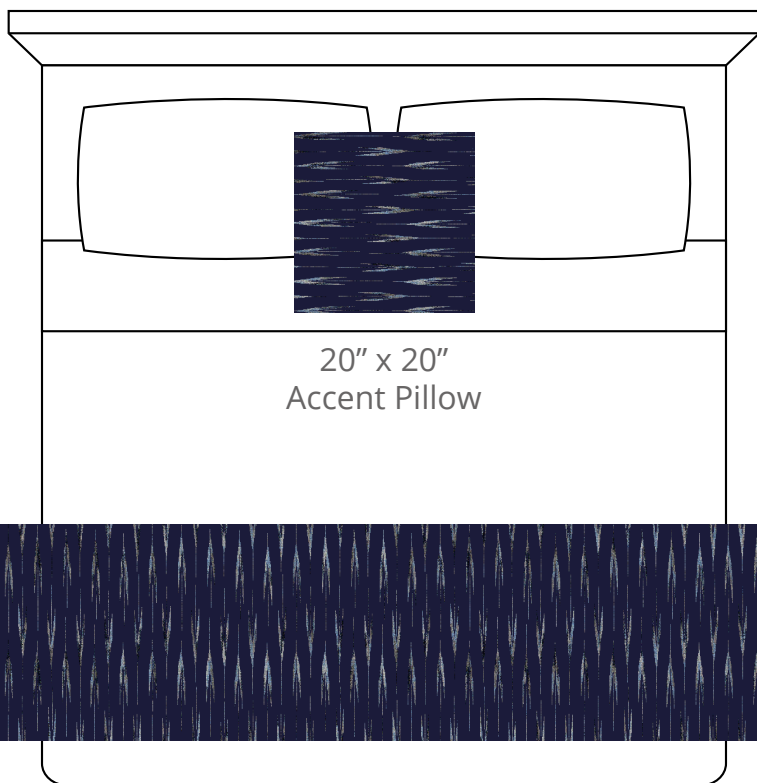

A. Indigo
Plu #2130

B. Wind Space Dye
Plu #5205

Start/Finish. Navy*
PP #1013

CONTENT
Polypropylene/
Polyplush

PATTERN REPEAT
24.125" Ver. x 16" Hor.

DESIGN TYPE
Whimsical

Products are made to the order
and can be customized within
the limitations of the knit
construction

*Start/Finish edges must
be Polypropylene excluding
Brite yarns

20" x 20"
Accent Pillow

24" x 96"
Bedscarf Throw
King mattress