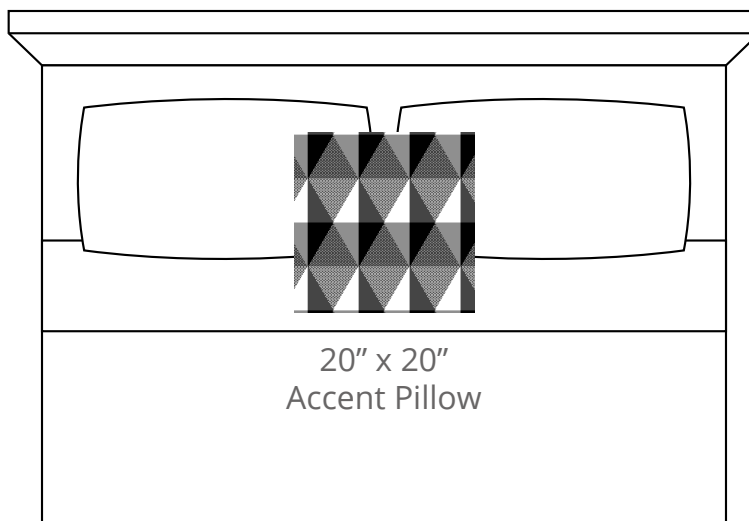

A. Black
PP #1012

B. White
PP #1001

C. Charcoal Melange
PP #1029

D. Teak Grey
PP #1008

CONTENT
Polypropylene

PATTERN REPEAT
5.625" Ver. x 9.75" Hor.

DESIGN TYPE
Geometric/Diamonds

Products are made to the order
and can be customized within
the limitations of the knit
construction

*Start/Finish edges must
be Polypropylene excluding
Brite yarns

20" x 20"
Accent Pillow

24" x 96"
Bedscarf Throw
King mattress