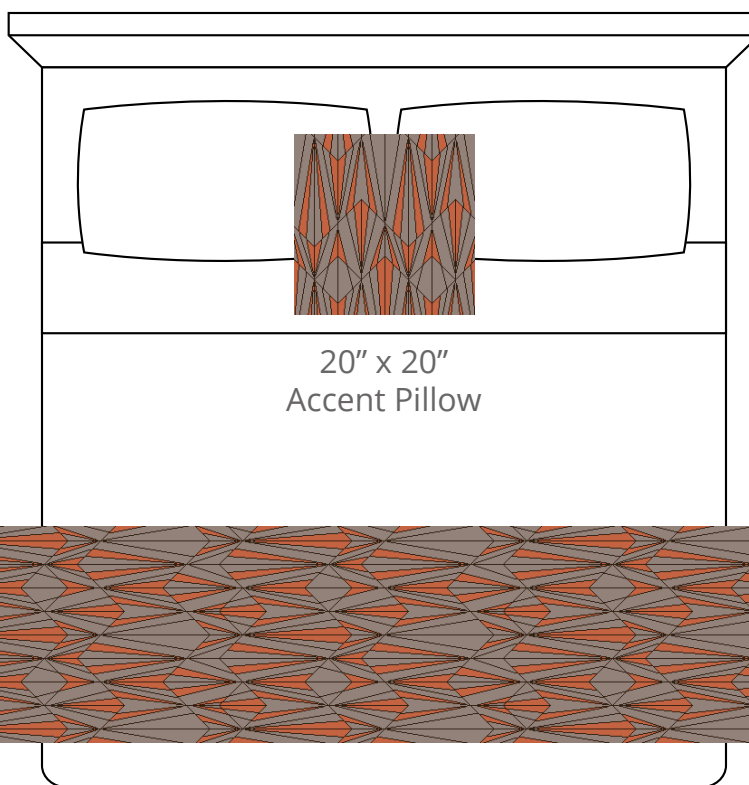

A. Turtle Brown
PP #1010

B. Taupe
Plu #2108

C. Coral
Plu #2117

CONTENT
Polypropylene/
Polyplush

PATTERN REPEAT
10.375" Ver. x 31.5" Hor.

DESIGN TYPE
Geometric/Diamonds

Products are made to the order
and can be customized within
the limitations of the knit
construction

*Start/Finish edges must
be Polypropylene excluding
Brite yarns

20" x 20"
Accent Pillow

24" x 96"
Bedscarf Throw
King mattress