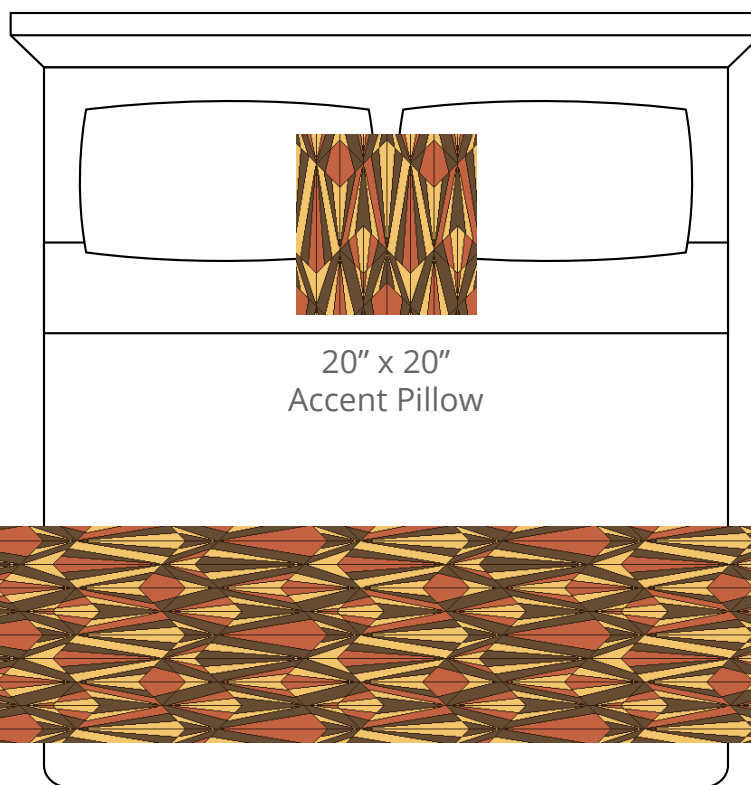

A. Khaki  
PP #1039

B. Turtle Brown  
PP #1010

C. Yellow Squash  
Plu #2112

D. Coral  
Plu #2117

CONTENT  
Polypropylene/  
Polyplush

PATTERN REPEAT  
10.375" Ver. x 31.5" Hor.

DESIGN TYPE  
Geometric/Diamonds

Products are made to the order  
and can be customized within  
the limitations of the knit  
construction

\*Start/Finish edges must  
be Polypropylene excluding  
Brite yarns

20" x 20"  
Accent Pillow

24" x 96"  
Bedscarf Throw  
King mattress