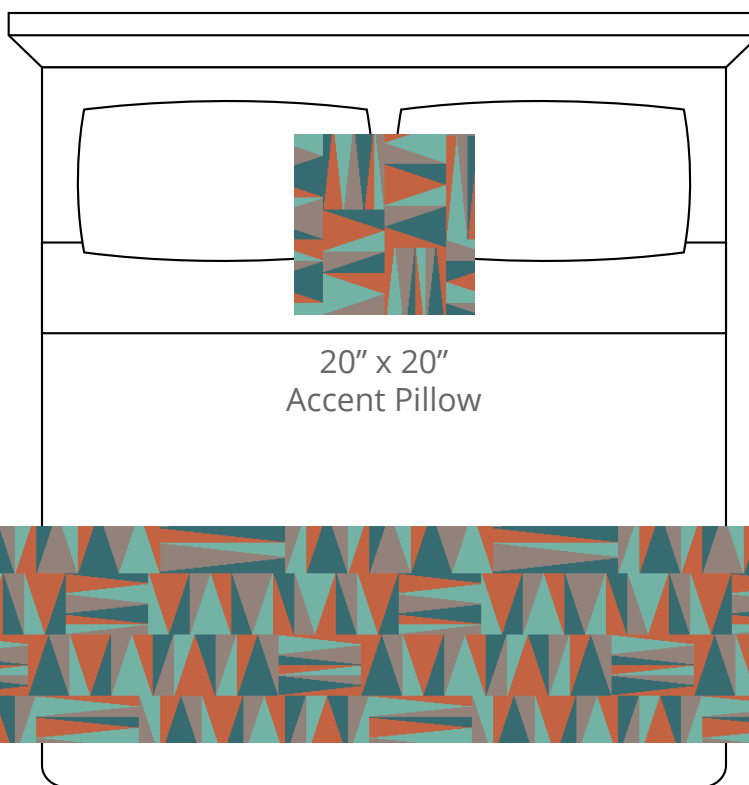

A. Cadet
Plu #2110

B. Coral
Plu #2117

C. Taupe
Plu #2108

D. Mallard
PP #1014

CONTENT
Polypropylene/
Polyplush

PATTERN REPEAT
27" Ver. x 37" Hor.

DESIGN TYPE
Geometric/Triangles

Products are made to the order
and can be customized within
the limitations of the knit
construction

*Start/Finish edges must
be Polypropylene excluding
Brite yarns

20" x 20"
Accent Pillow

24" x 96"
Bedscarf Throw
King mattress