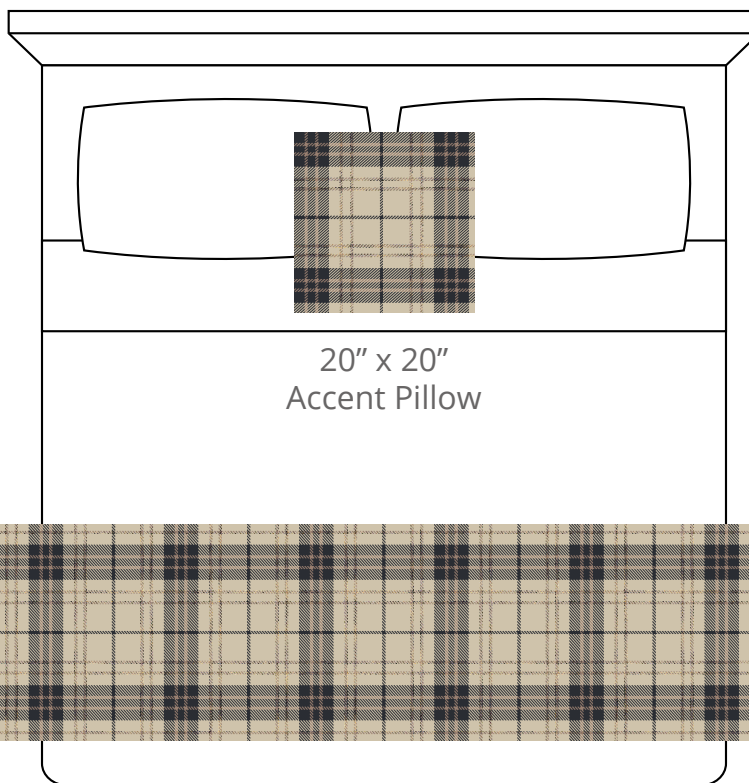

A. Rye
Plu #2163

B. Aether Space Dye
Plu #5201

C. Clam
PP #1003

D. Battleship
PP #1009

CONTENT
Polypropylene/
Polyplush

PATTERN REPEAT
15.5" Ver. x 15" Hor.

DESIGN TYPE
Plaid

Products are made to the order
and can be customized within
the limitations of the knit
construction

*Start/Finish edges must
be Polypropylene excluding
Brite yarns

20" x 20"
Accent Pillow

24" x 96"
Bedscarf Throw
King mattress