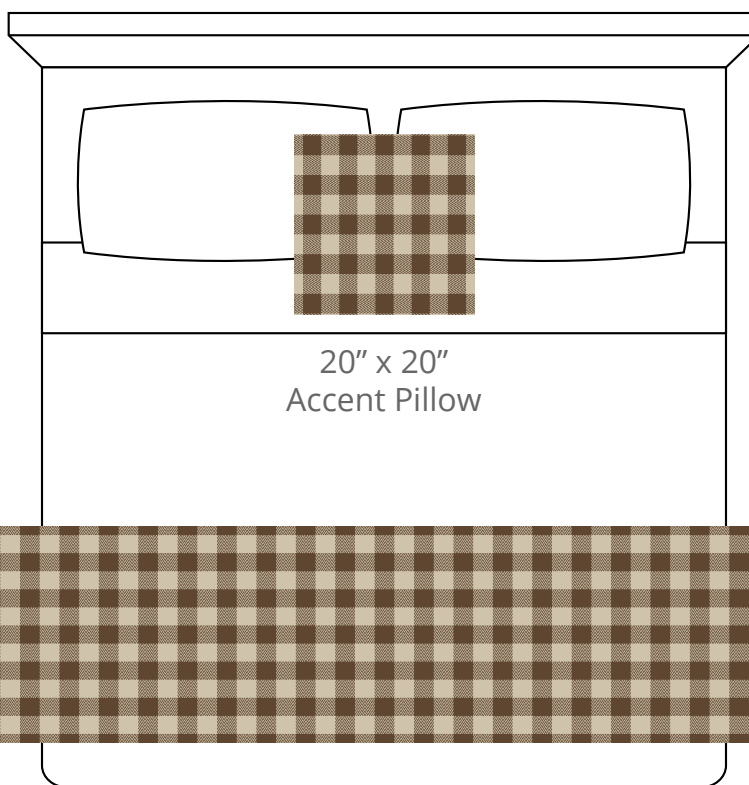

A. Clam
PP #1003

B. Military
Plu #2159

CONTENT
Polypropylene/
Polyplush

PATTERN REPEAT
4" Ver. x 4.375" Hor.

DESIGN TYPE
Plaid

Products are made to the order
and can be customized within
the limitations of the knit
construction

*Start/Finish edges must
be Polypropylene excluding
Brite yarns

20" x 20"
Accent Pillow

24" x 96"
Bedscarf Throw
King mattress