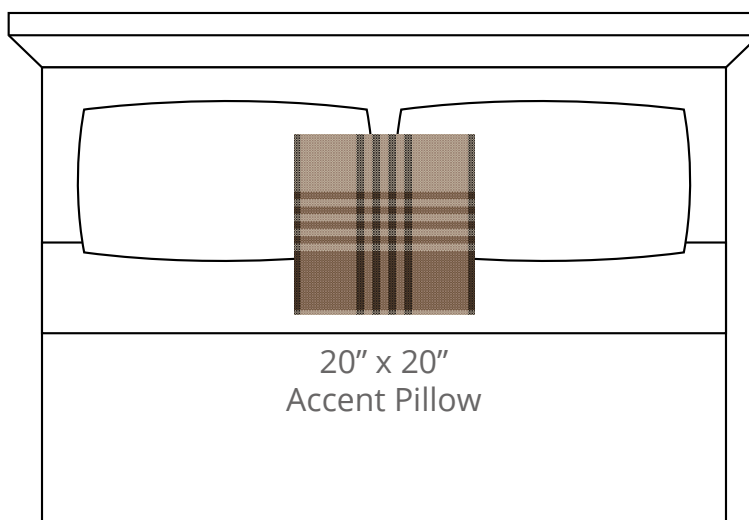

A. Brownie**
Plu #2143

B. Rye
Plu #2163

C. Oatmeal Melange
PP #1028

D. Khaki
PP #1039

CONTENT
Polypropylene/
Polyplush

PATTERN REPEAT
24.75" Ver. x 32.5" Hor.

DESIGN TYPE
Plaid

Products are made to the order
and can be customized within
the limitations of the knit
construction

*Start/Finish edges must
be Polypropylene excluding
Brite yarns

**Discontinued color

20" x 20"
Accent Pillow

24" x 96"
Bedscarf Throw
King mattress