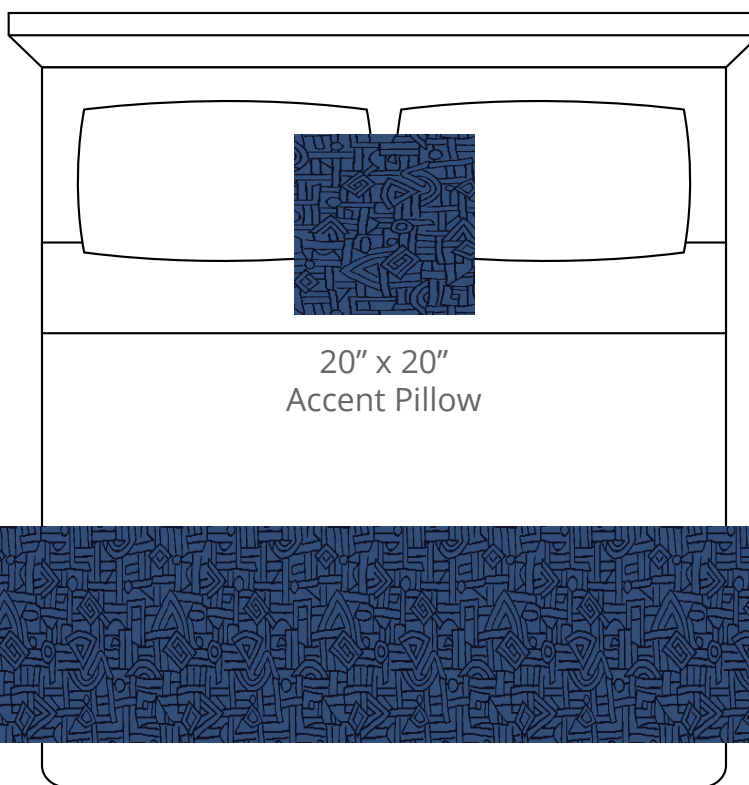

A. Deep Stream  
Plu #2132

B. Navy  
PP #1013

CONTENT  
Polypropylene/  
Polyplush

PATTERN REPEAT  
30" Ver. x 18.5" Hor.

DESIGN TYPE  
Ethnic

Products are made to the order  
and can be customized within  
the limitations of the knit  
construction

\*Start/Finish edges must  
be Polypropylene excluding  
Brite yarns

20" x 20"  
Accent Pillow

24" x 96"  
Bedscarf Throw  
King mattress