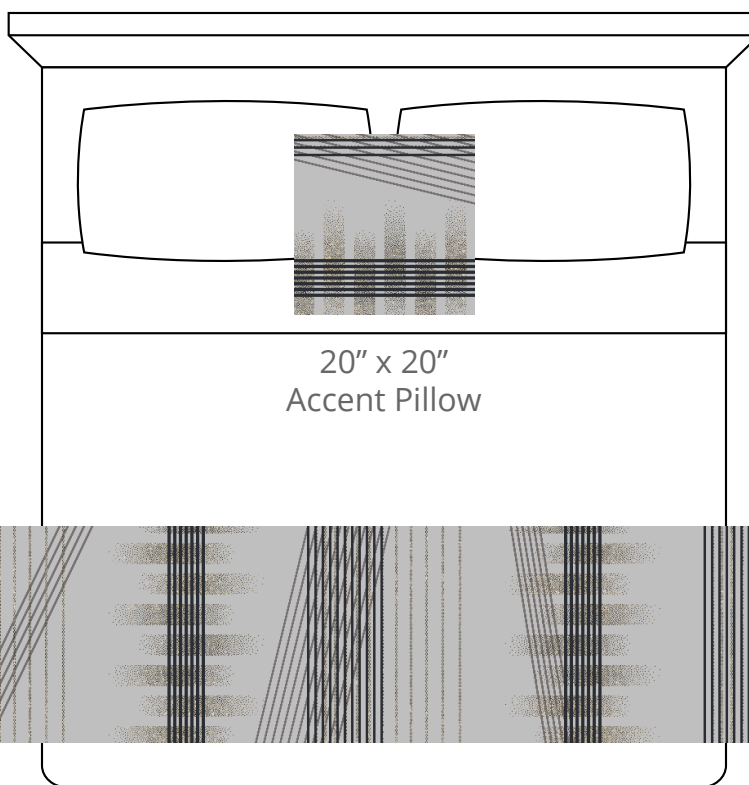

A. Battleship  
PP #1009

B. Brite Aluminum  
PP #4301

C. Silver  
Plu #2147

D. Flannel  
Plu #2171

CONTENT  
Polypropylene/  
Polyplush

PATTERN REPEAT  
54" Ver. x 88" Hor.

DESIGN TYPE  
Stripes/Ombre

Products are made to the order  
and can be customized within  
the limitations of the knit  
construction

\*Start/Finish edges must  
be Polypropylene excluding  
Brite yarns

20" x 20"  
Accent Pillow

24" x 96"  
Bedscarf Throw  
King mattress