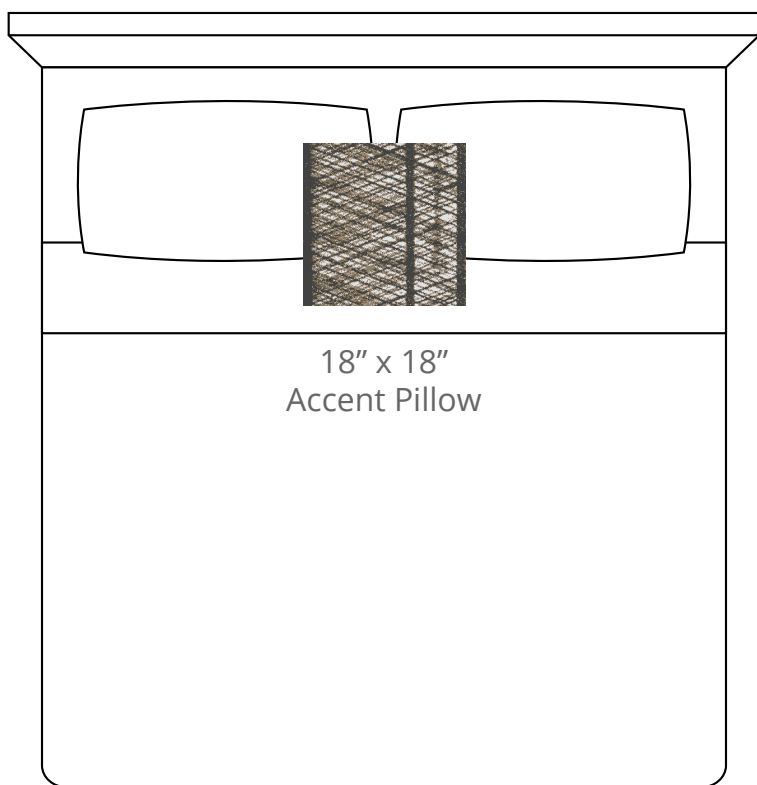

A. Brite Aluminum
PP #4301

B. Cloud
PP #1007

C. Whisper
Plu #2175

D. Palm Trunk
PP #1006

CONTENT
Polypropylene/
Polyplush

PATTERN REPEAT
18" Ver. x 18" Hor.

DESIGN TYPE
Ombre/Geometric

Products are made to the order
and can be customized within
the limitations of the knit
construction

*Start/Finish edges must
be Polypropylene excluding
Brite yarns

18" x 18"
Accent Pillow

King mattress