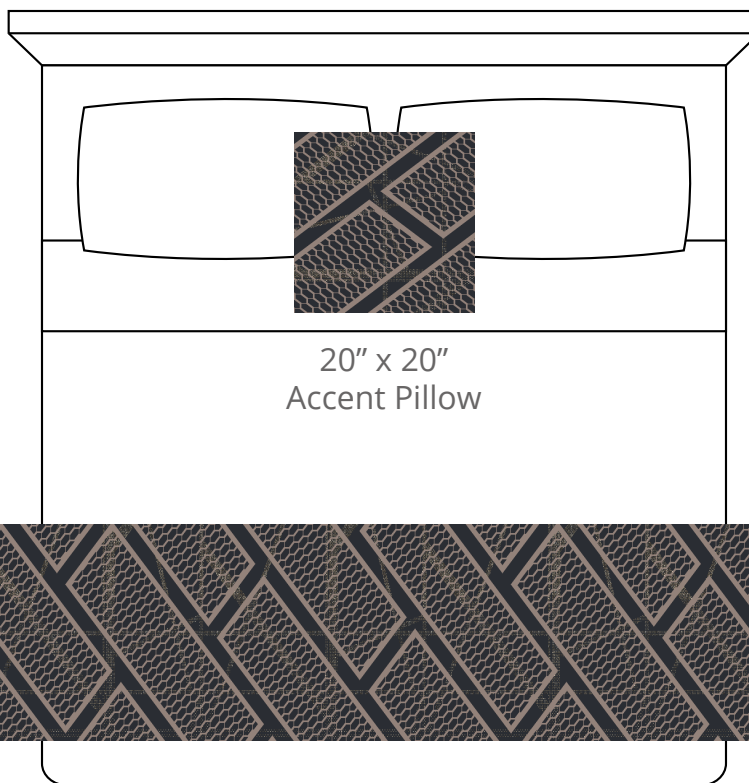

A. Taupe  
Plu #2108

B. Brite Aluminum  
PP #4301

C. Battleship  
PP #1009

CONTENT  
Polypropylene/  
Polyplush

PATTERN REPEAT  
30" Ver. x 49.5" Hor.

DESIGN TYPE  
Geometric

Products are made to the order  
and can be customized within  
the limitations of the knit  
construction

\*Start/Finish edges must  
be Polypropylene excluding  
Brite yarns

20" x 20"  
Accent Pillow

24" x 96"  
Bedscarf Throw  
King mattress