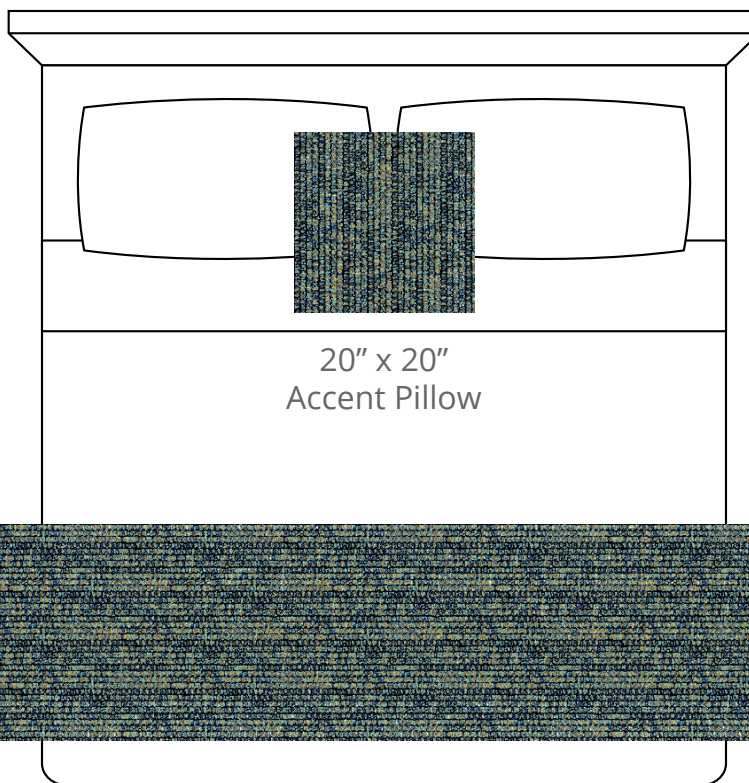

A. Deep Stream
Plu #2132

B. Cadet
Plu #2110

C. Brite Amber
PP #4302

D. Black
PP #1012

CONTENT
Polypropylene/
Polyplush

PATTERN REPEAT
10.75" Ver. x 18" Hor.

DESIGN TYPE
Texture/Stripes

Products are made to the order
and can be customized within
the limitations of the knit
construction

*Start/Finish edges must
be Polypropylene excluding
Brite yarns

20" x 20"
Accent Pillow

24" x 96"
Bedscarf Throw
King mattress