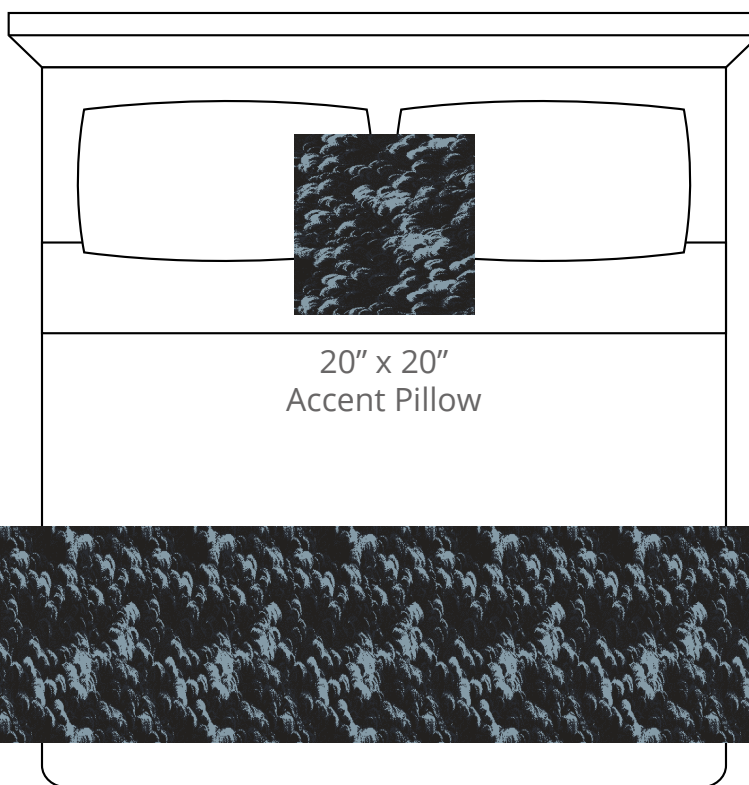

A. Battleship
PP #1009

B. Slate Grey
PP #1015

C. Shadow
Plu #2133

CONTENT
Polypropylene/
Polyplush

PATTERN REPEAT
21.5" Ver. x 15.75" Hor.

DESIGN TYPE
Natural

Products are made to the order
and can be customized within
the limitations of the knit
construction

*Start/Finish edges must
be Polypropylene excluding
Brite yarns

20" x 20"
Accent Pillow

24" x 96"
Bedscarf Throw
King mattress