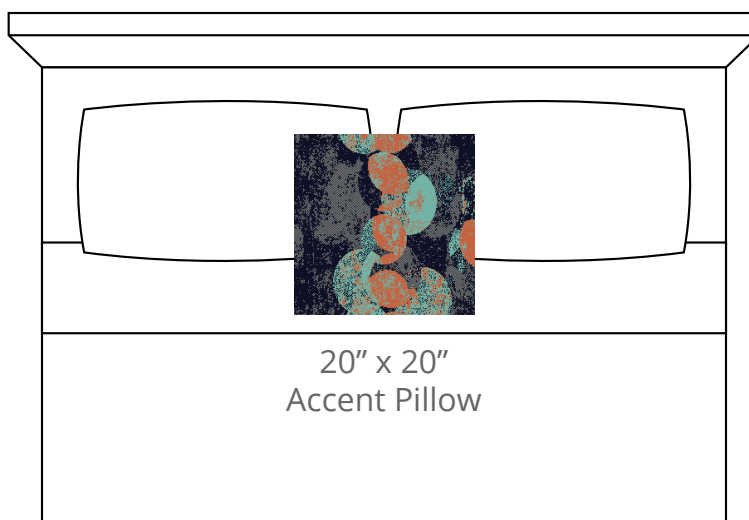

A. Navy  
PP #1013

B. Cadet  
Plu #2110

C. Coral  
Plu #2117

D. Teak Grey/Battleship twist  
PP #1008 & 1009

CONTENT  
Polypropylene/  
Polyplush

PATTERN REPEAT  
24.25" Ver. x 37" Hor.

DESIGN TYPE  
Circles

Products are made to the order  
and can be customized within  
the limitations of the knit  
construction

\*Start/Finish edges must  
be Polypropylene excluding  
Brite yarns

20" x 20"  
Accent Pillow

24" x 96"  
Bedscarf Throw  
King mattress