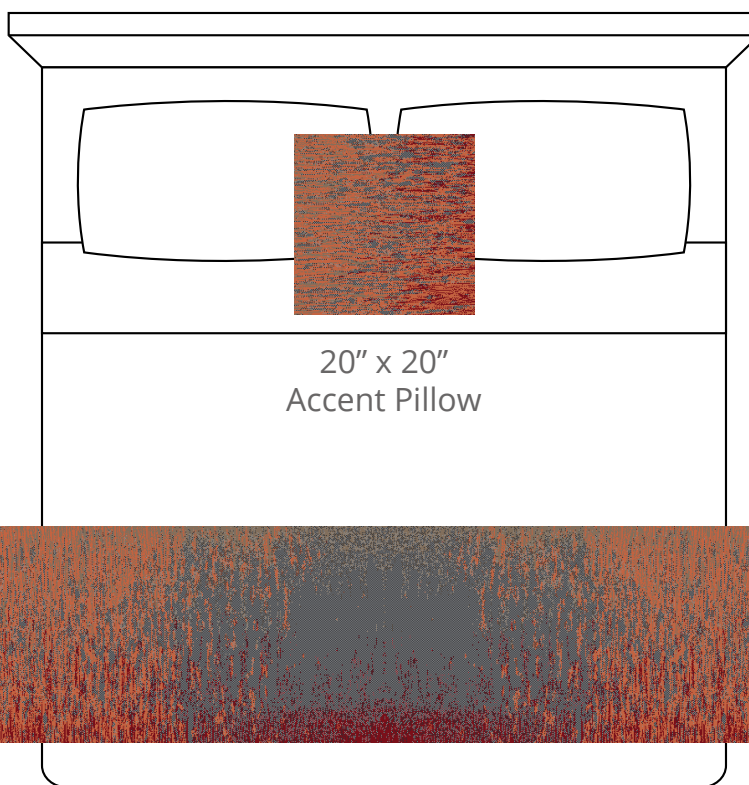

A. Red Pepper
Plu #2144

B. Teak Grey/Battlship twist
PP #1008 & 1009

C. Coral
Plu #2117

D. Oyster
PP #1004

CONTENT
Polypropylene/
Polyplush

PATTERN REPEAT
37.25" Ver. x 49" Hor.

DESIGN TYPE
Striae/Ombre

Products are made to the order
and can be customized within
the limitations of the knit
construction

*Start/Finish edges must
be Polypropylene excluding
Brite yarns

20" x 20"
Accent Pillow

24" x 96"
Bedscarf Throw
King mattress