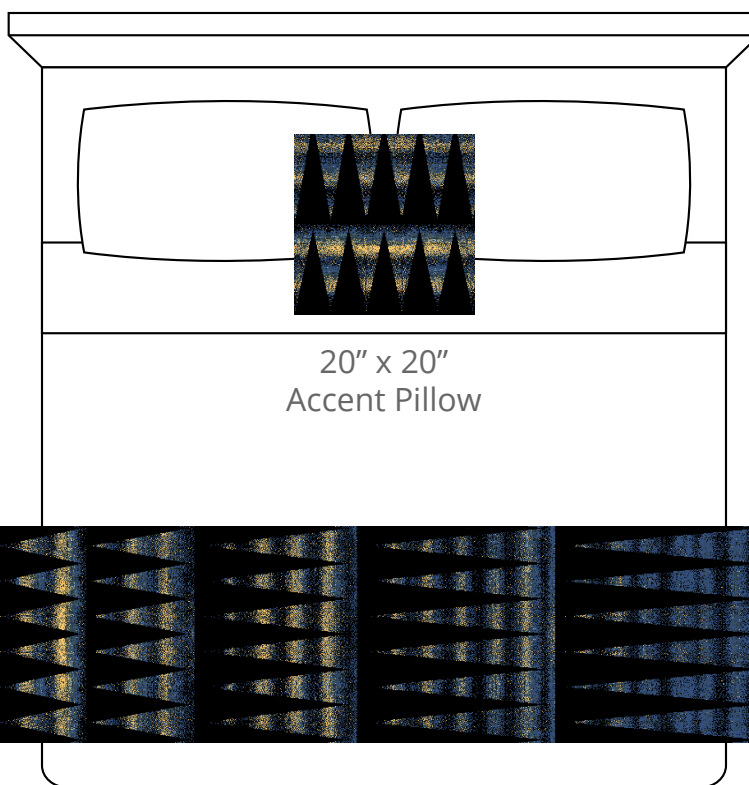

A. Brite Nickel
PP #4304

B. Deep Stream
Plu #2132

C. Yellow Squash
Plu #2112

D. Black
PP #1012

CONTENT
Polypropylene/
Polyplush

PATTERN REPEAT
21.5" Ver. x 86" Hor.

DESIGN TYPE
Geometric/Ombre

Products are made to the order
and can be customized within
the limitations of the knit
construction

*Start/Finish edges must
be Polypropylene excluding
Brite yarns

20" x 20"
Accent Pillow

24" x 86"
Bedscarf Throw
King mattress