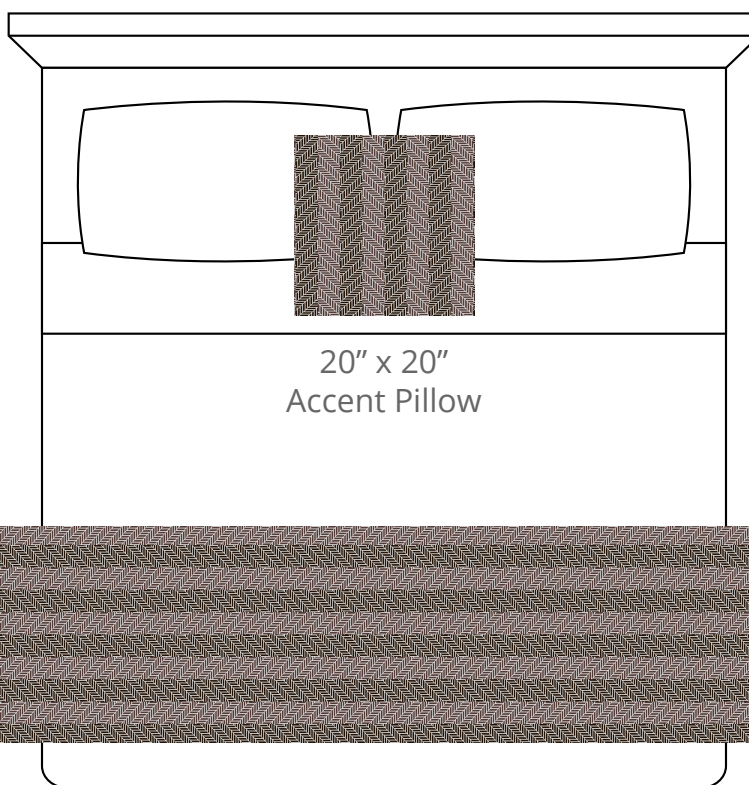

A. Woodland
Plu #2128

B. Mushroom
Plu #2119

C. Cloud
PP #1007

CONTENT
Polypropylene/
Polyplush

PATTERN REPEAT
Estimated 4.875" Ver. x 5.5" Hor.

DESIGN TYPE
Herringbone/Chevron

Products are made to the order
and can be customized within
the limitations of the knit
construction

*Start/Finish edges must
be Polypropylene excluding
Brite yarns

20" x 20"
Accent Pillow

24" x 96"
Bedscarf Throw
King mattress