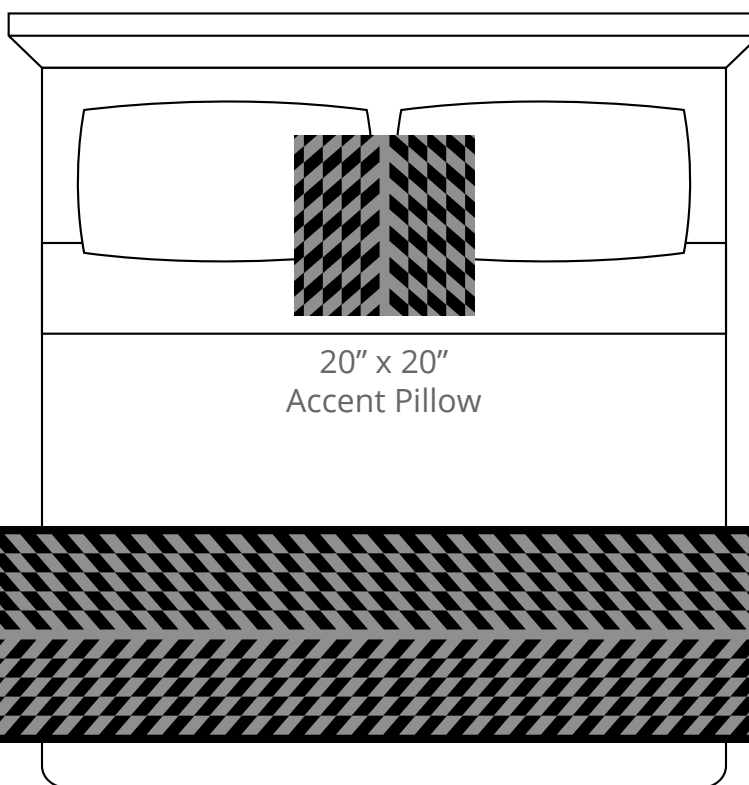

A. Black
Plu #2135

B. Teak Grey
PP #1008

CONTENT
Polypropylene/
Polyplush

PATTERN REPEAT
Estimated 23.125" Ver. x 3.5" Hor.

DESIGN TYPE
Chevron/Stripe

Products are made to the order
and can be customized within
the limitations of the knit
construction

*Start/Finish edges must
be Polypropylene excluding
Brite yarns

20" x 20"
Accent Pillow

24" x 96"
Bedscarf Throw
King mattress