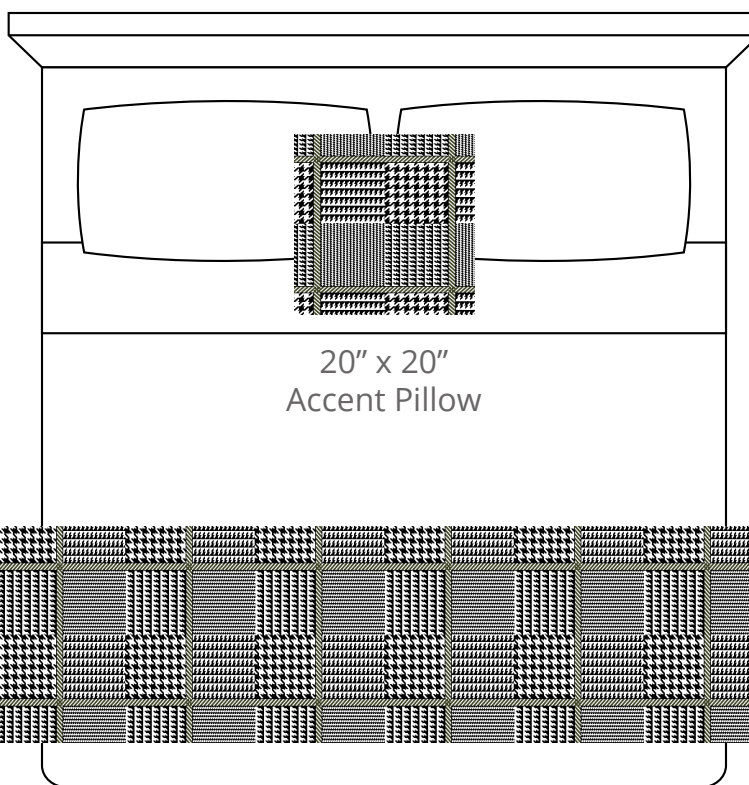

A. White  
PP #1001

B. Black  
PP #1012

C. Camouflage  
Plu #2120

CONTENT  
Polypropylene/  
Polyplush

PATTERN REPEAT  
Estimated 14.875" Ver. x 14.375" Hor.

DESIGN TYPE  
Herringbone/Chevron

Products are made to the order  
and can be customized within  
the limitations of the knit  
construction

\*Start/Finish edges must  
be Polypropylene excluding  
Brite yarns

20" x 20"  
Accent Pillow

24" x 96"  
Bedscarf Throw  
King mattress